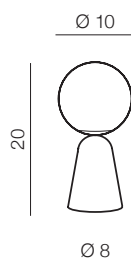

## DIMM

323

1 DARK GREY

2 BRIGHT GREY

**Newton A table**

**AZ3461**

(dark grey)

G9 1x Max 6W LED dimmable  
metal/concrete/glass