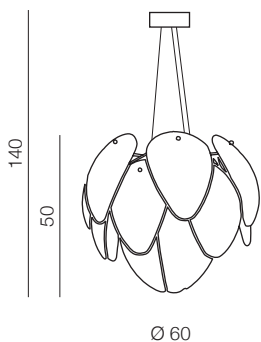

# Antires

73

1 WHITE

2 SMOKY

## Antires

- 1 AZ0472 (white)
- 2 AZ2996 (smoky)

E27 5x 40W only LED  
metal/chrome/glass