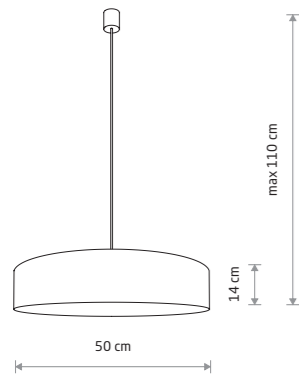

TURDA 8802

TURDA 8802

TURDA 8952

TURDA 8958

TURDA 8955

TURDA 8802

**TURDA**  
fabric, plastic, painted steel

8945  
3xE27, max 15W only LED

**TURDA**  
fabric, plastic, painted steel

8952  
3xE27, max 15W only LED

**TURDA**  
fabric, plastic, painted steel

8958  
7xE27, max 15W only LED

**TURDA**  
fabric, plastic, painted steel

8950  
3xE27, max 15W only LED

**TURDA**  
fabric, plastic, painted steel

8955  
4xE27, max 15W only LED

**TURDA**  
fabric, plastic, painted steel

8802  
7xE27, max 15W only LED