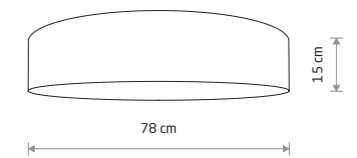

TURDA
fabric, plastic, painted steel

8802
7xE27, max 15W only LED