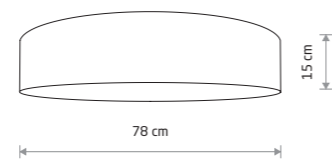

TURDA 8802

TURDA 8802

TURDA 8952

TURDA 8958

TURDA 8955

TURDA 8802

**TURDA**  
fabric, plastic, painted steel

8945  
3xE27, max 15W only LED

**TURDA**  
fabric, plastic, painted steel

8952  
3xE27, max 15W only LED

**TURDA**  
fabric, plastic, painted steel

8958  
7xE27, max 15W only LED

**TURDA**  
fabric, plastic, painted steel

8950  
3xE27, max 15W only LED

**TURDA**  
fabric, plastic, painted steel

8955  
4xE27, max 15W only LED

**TURDA**  
fabric, plastic, painted steel

8802  
7xE27, max 15W only LED