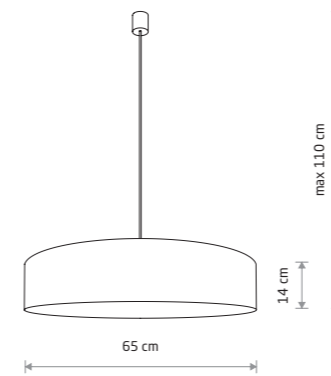

TURDA 8802

TURDA 8802

TURDA 8952

TURDA 8958

TURDA 8955

TURDA 8802

**TURDA**  
fabric, plastic, painted steel

8945  
3xE27, max 15W only LED

**TURDA**  
fabric, plastic, painted steel

8952  
3xE27, max 15W only LED

**TURDA**  
fabric, plastic, painted steel

8958  
7xE27, max 15W only LED

**TURDA**  
fabric, plastic, painted steel

8950  
3xE27, max 15W only LED

**TURDA**  
fabric, plastic, painted steel

8955  
4xE27, max 15W only LED

**TURDA**  
fabric, plastic, painted steel

8802  
7xE27, max 15W only LED