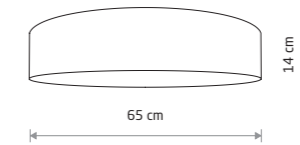

**TURDA**  
fabric, plastic, painted steel

8952  
3xE27, max 15W only LED

**TURDA**  
fabric, plastic, painted steel

8958  
7xE27, max 15W only LED

**TURDA**  
fabric, plastic, painted steel

8950  
3xE27, max 15W only LED