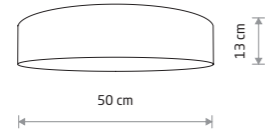

TURDA 8802

TURDA 8802

TURDA 8952

TURDA 8958

TURDA 8955

TURDA 8802

**TURDA**  
fabric, plastic, painted steel

8945  
3xE27, max 15W only LED

**TURDA**  
fabric, plastic, painted steel

8952  
3xE27, max 15W only LED

**TURDA**  
fabric, plastic, painted steel

8958  
7xE27, max 15W only LED

**TURDA**  
fabric, plastic, painted steel

8950  
3xE27, max 15W only LED