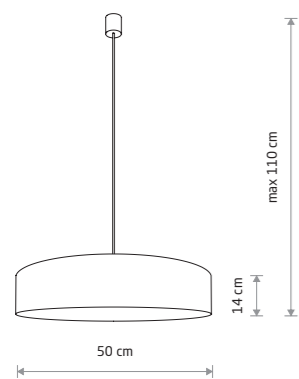

TURDA 8946

TURDA 8947

LAGUNA 8962

LAGUNA 8954

TURDA
fabric, plastic, painted steel

- 8946
- 3xE27, max 15W only LED

TURDA
fabric, plastic, painted steel

- 8947
- 3xE27, max 15W only LED

TURDA
fabric, plastic, painted steel

- 8953
- 3xE27, max 15W only LED

TURDA
fabric, plastic, painted steel

- 8960
- 7xE27, max 15W only LED

LAGUNA
velvet, plastic, painted steel

- 8954
- 3xE27, max 15W only LED

LAGUNA
velvet, plastic, painted steel

- 8957
- 4xE27, max 15W only LED

LAGUNA
velvet, plastic, painted steel

- 8962
- 9xE27, max 15W only LED