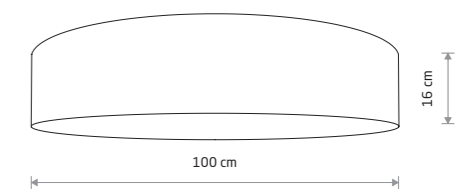

LAGUNA
velvet, plastic, painted steel

- 8962
- 9xE27, max 15W only LED