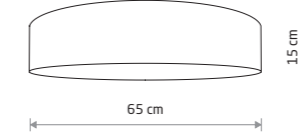

TURDA
fabric, plastic, painted steel

- 8953
- 3xE27, max 15W only LED

TURDA
fabric, plastic, painted steel

- 8960
- 7xE27, max 15W only LED

LAGUNA
velvet, plastic, painted steel

- 8954
- 3xE27, max 15W only LED