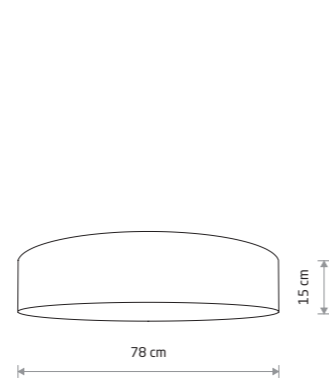

TURDA 8946

TURDA 8947

LAGUNA 8962

LAGUNA 8954

TURDA
fabric, plastic, painted steel

- 8946
- 3xE27, max 15W only LED

TURDA
fabric, plastic, painted steel

- 8947
- 3xE27, max 15W only LED

TURDA
fabric, plastic, painted steel

- 8953
- 3xE27, max 15W only LED

TURDA
fabric, plastic, painted steel

- 8960
- 7xE27, max 15W only LED

LAGUNA
velvet, plastic, painted steel

- 8954
- 3xE27, max 15W only LED

LAGUNA
velvet, plastic, painted steel

- 8957
- 4xE27, max 15W only LED

LAGUNA
velvet, plastic, painted steel

- 8962
- 9xE27, max 15W only LED