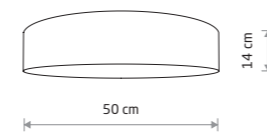

TURDA 8946

TURDA 8947

LAGUNA 8962

LAGUNA 8954

TURDA
fabric, plastic, painted steel

- 8946
- 3xE27, max 15W only LED

TURDA
fabric, plastic, painted steel

- 8947
- 3xE27, max 15W only LED

TURDA
fabric, plastic, painted steel

- 8953
- 3xE27, max 15W only LED

TURDA
fabric, plastic, painted steel

- 8960
- 7xE27, max 15W only LED

LAGUNA
velvet, plastic, painted steel

- 8954
- 3xE27, max 15W only LED