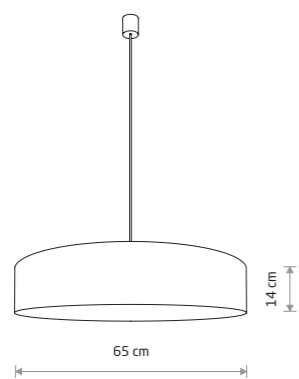

TURDA 8946

TURDA 8947

LAGUNA 8962

LAGUNA 8954

TURDA
fabric, plastic, painted steel

- 8946
- 3xE27, max 15W only LED

TURDA
fabric, plastic, painted steel

- 8947
- 3xE27, max 15W only LED

TURDA
fabric, plastic, painted steel

- 8953
- 3xE27, max 15W only LED

TURDA
fabric, plastic, painted steel

- 8960
- 7xE27, max 15W only LED

LAGUNA
velvet, plastic, painted steel

- 8954
- 3xE27, max 15W only LED

LAGUNA
velvet, plastic, painted steel

- 8957
- 4xE27, max 15W only LED

LAGUNA
velvet, plastic, painted steel

- 8962
- 9xE27, max 15W only LED