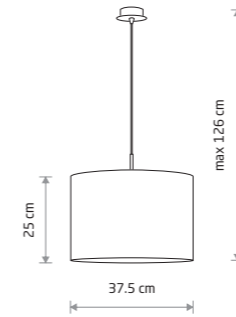

ALICE 9091

ALICE L

painted steel, fabric

4963

1xE27, max 25W only LED

ALICE M

fabric, painted steel

3458