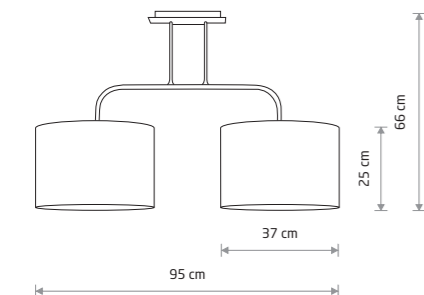

ALICE L

fabric, painted steel

4961

1xE27, max 25W only LED