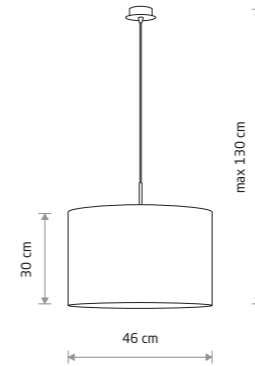

ALICE

fabric, painted steel

9084

1xE27, max 10W only LED

ALICE

fabric, painted steel

9091

1xE27, max 10W only LED

ALICE L

fabric, painted steel

4961

1xE27, max 25W only LED

ALICE M

fabric, painted steel

4962

2xE27, max 25W only LED

ALICE L

painted steel, fabric

4963

1xE27, max 25W only LED

ALICE M

fabric, painted steel

3458

1xE27, max 25W only LED

ALICE L

fabric, painted steel

3466

1xE27, max 25W only LED

ALICE XS

fabric, painted steel

5663

1xE27, max 10W only LED

ALICE L

painted steel, fabric

3464

3457

1xE27, max 25W only LED