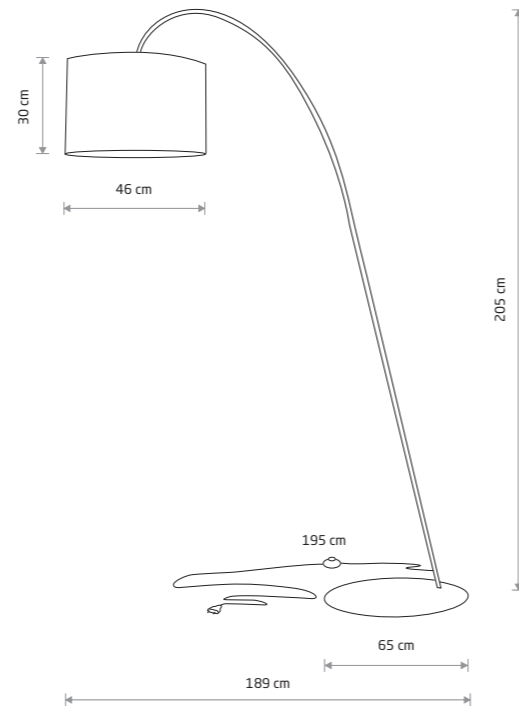

ALICE M

fabric, painted steel

4962

2xE27, max 25W only LED

ALICE 9091