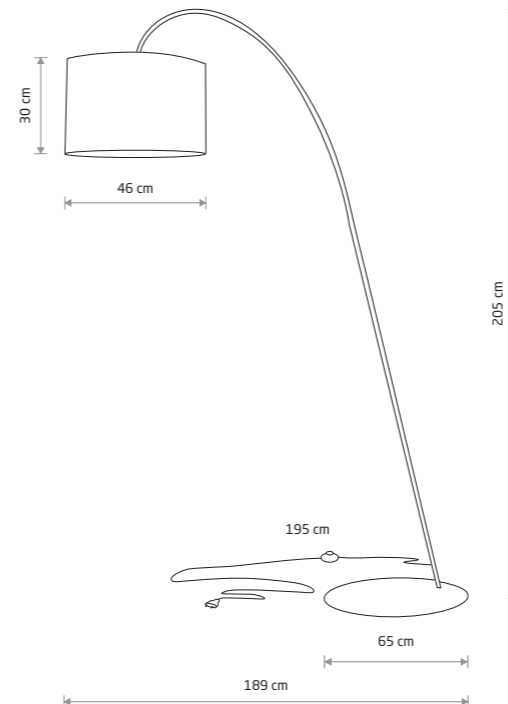

ALICE

fabric, painted steel

9084

1xE27, max 10W only LED

ALICE

fabric, painted steel

9091

1xE27, max 10W only LED

ALICE 9091

ALICE L

painted steel, fabric

4963

1xE27, max 25W only LED

ALICE M

fabric, painted steel

3458

1xE27, max 25W only LED

ALICE L

fabric, painted steel

3466

1xE27, max 25W only LED

ALICE XS

fabric, painted steel

5663

1xE27, max 10W only LED

ALICE L

painted steel, fabric

3464

3457

1xE27, max 25W only LED

ALICE L 3466