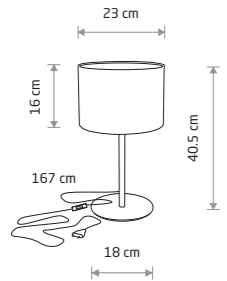

ALICE

fabric, painted steel

9084

1xE27, max 10W only LED

ALICE

fabric, painted steel

9091

1xE27, max 10W only LED