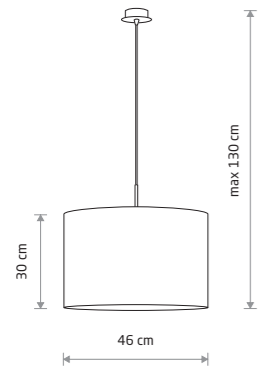

ALICE

fabric, painted steel

9084

1xE27, max 10W only LED

ALICE

fabric, painted steel

9091

1xE27, max 10W only LED