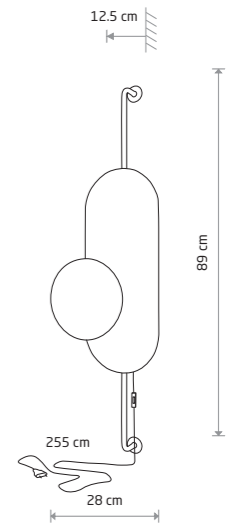

WHEEL 9028

WHEEL 9028

WHEEL

plywood, painted steel

9028 9033

1xE27, max 10W only LED

WHEEL LUX 8427

WHEEL LUX

plywood, painted steel

8427 8428

2xG9, max 10W only LED

WHEEL LUX 8430

WHEEL LUX

plywood, painted steel

8430

1xG9, max 10W only LED

WHEEL 9032

WHEEL

plywood, painted steel

9032

1xG9, max 10W only LED

WHEEL LUX 7646

WHEEL LUX

plywood, plywood, steel

7646

2xGX53, max 12W only LED