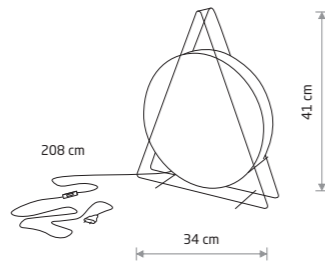

WHEEL

plywood, painted steel

9028 9033

1xE27, max 10W only LED

WHEEL LUX

plywood, painted steel

8427 8428

2xG9, max 10W only LED

WHEEL LUX

plywood, painted steel

8430

1xG9, max 10W only LED

WHEEL

plywood, painted steel

9032

1xG9, max 10W only LED

WHEEL LUX

plywood, plywood, steel

7646

2xGX53, max 12W only LED