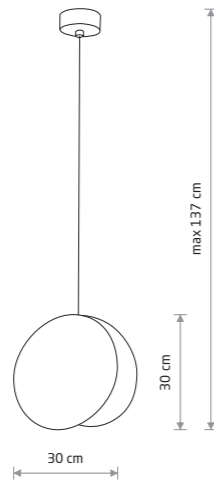

WHEEL 9028

WHEEL 9028

WHEEL

plywood, painted steel

9028 9033

1xE27, max 10W only LED

WHEEL LUX 8427

WHEEL LUX

plywood, painted steel

8427 8428

2xG9, max 10W only LED

WHEEL LUX 8430

WHEEL LUX

plywood, painted steel

8430

1xG9, max 10W only LED

WHEEL 9032

WHEEL

plywood, painted steel

9032

1xG9, max 10W only LED

WHEEL LUX 7646

WHEEL LUX

plywood, plywood, steel