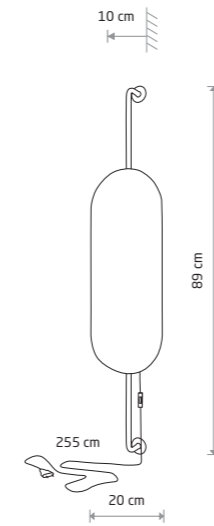

WHEEL 9028

WHEEL 9028

WHEEL

plywood, painted steel

9028 9033

1xE27, max 10W only LED

WHEEL LUX 8427

WHEEL LUX

plywood, painted steel

8427 8428

2xG9, max 10W only LED

WHEEL LUX 8430

WHEEL LUX

plywood, painted steel

8430

1xG9, max 10W only LED

WHEEL 9032

WHEEL

plywood, painted steel

9032

1xG9, max 10W only LED

WHEEL LUX 7646

WHEEL LUX

plywood, plywood, steel

7646

2xGX53, max 12W only LED