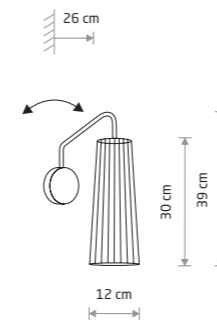

DOVER 9263

DOVER 9263

DOVER

plywood, braided cable, painted steel

9264

1xGU10, max 10W only LED

DOVER

plywood, braided cable, painted steel

9263

2xGU10, max 10W only LED

DOVER 9260

DOVER

plywood, painted steel

9261 9266

1xGU10, max 10W only LED

DOVER