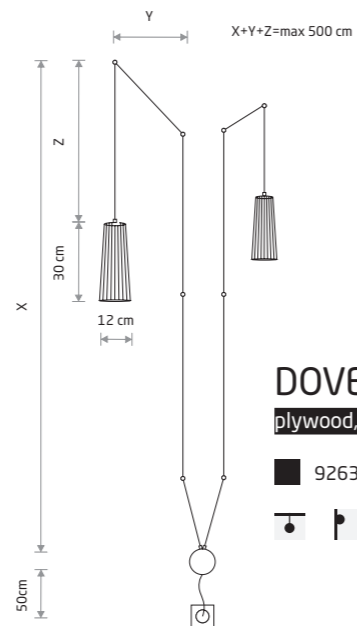

DOVER 9263

DOVER 9263

DOVER

plywood, braided cable, painted steel

9264

1xGU10, max 10W only LED

DOVER

plywood, braided cable, painted steel

9263

2xGU10, max 10W only LED

DOVER 9260

DOVER

plywood, painted steel

9261 9266

1xGU10, max 10W only LED

DOVER

plywood, painted steel

9260

2xGU10, max 10W only LED