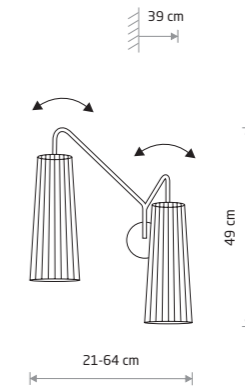

DOVER 9263

DOVER 9263

DOVER

plywood, braided cable, painted steel

9264

1xGU10, max 10W only LED

DOVER

plywood, braided cable, painted steel

9263

2xGU10, max 10W only LED

DOVER 9260

DOVER

plywood, painted steel

9261 9266

1xGU10, max 10W only LED

DOVER