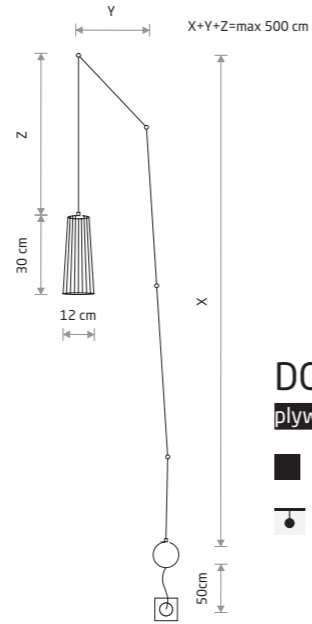

DOVER 9263

DOVER 9263

DOVER

plywood, braided cable, painted steel

9264

1xGU10, max 10W only LED

DOVER

plywood, braided cable, painted steel

9263

2xGU10, max 10W only LED

DOVER 9260

DOVER

plywood, painted steel

9261 9266

1xGU10, max 10W only LED

DOVER

plywood, painted steel

9260

2xGU10, max 10W only LED