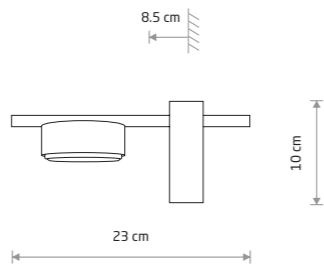

PILLS 8265

PILLS

painting aluminum, painting steel

8271 8265

1xGX53, max 12W only LED

PILLS 8263

PILLS

painting aluminum, painting steel