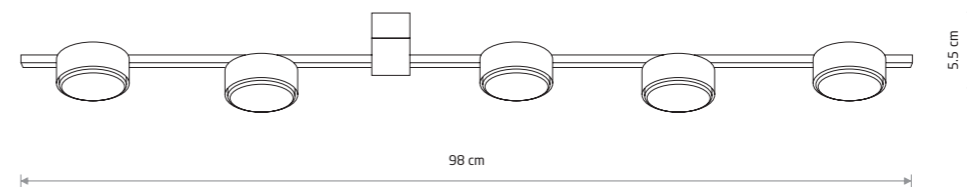

PILLS 8265

PILLS

painting aluminum, painting steel

8271 8265

1xGX53, max 12W only LED

PILLS 8263

PILLS

painting aluminum, painting steel

8268 8263

3xGX53, max 12W only LED

PILLS 8266

PILLS

painting aluminum, painting steel

8272 8266

1xGX53, max 12W only LED

PILLS 8262

PILLS 8264

PILLS

painting aluminum, painting steel

8270 8264

2xGX53, max 12W only LED

PILLS

painting aluminum, painting steel

8267 8262