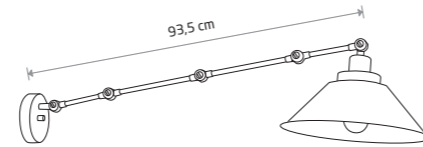

PANTOGRAPH 9126

PANTOGRAPH
painted steel

9126

1xE27, max 25W only LED

CRAFT 9150

CRAFT 9151

CRAFT
painted steel

9151

1xE27, max 25W only LED

CRAFT
painted steel

9150

3xE27, max 25W only LED