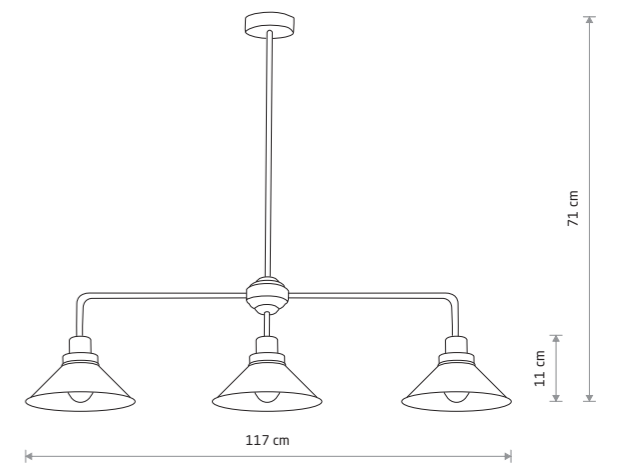

PANTOGRAPH 9126

PANTOGRAPH
painted steel

9126

1xE27, max 25W only LED

CRAFT 9150

CRAFT 9151

CRAFT
painted steel

9151

1xE27, max 25W only LED

CRAFT
painted steel

9150

3xE27, max 25W only LED