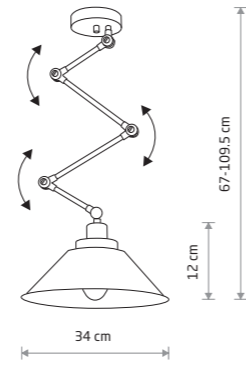

PANTOGRAPH 9126

PANTOGRAPH
painted steel

9126

1xE27, max 25W only LED

CRAFT 9150

CRAFT 9151

CRAFT
painted steel

9151

1xE27, max 25W only LED

CRAFT
painted steel

9150

3xE27, max 25W only LED