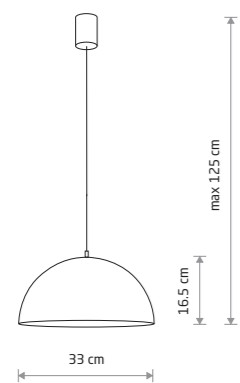

HEMISPHERE RUST L 6368

HEMISPHERE RUST S
painted steel

■ 6367

● 1xE27, max 25W only LED

HEMISPHERE RUST L
painted steel

■ 6368

● 1xE27, max 25W only LED

HEMISPHERE RUST L 6368