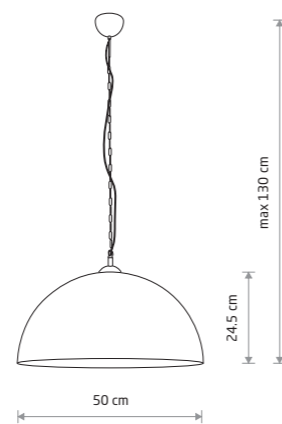

HEMISPHERE RUST L 6368

HEMISPHERE RUST S
painted steel

■ 6367

● 1xE27, max 25W only LED

HEMISPHERE RUST L
painted steel

■ 6368

● 1xE27, max 25W only LED

HEMISPHERE RUST L 6368