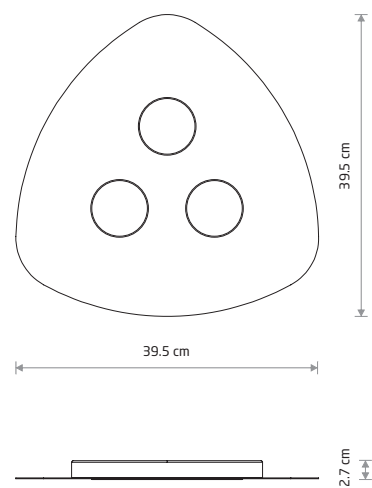

ORGANIC 8304

ORGANIC 8305

ORGANIC 8302

ORGANIC 8303

ORGANIC  
painted steel

8304 8302

3xGX53, max 12W

ORGANIC  
painted steel

8305 8303

1xGX53, max 12W

WHITE P004 RAL 9003 BLACK P013 RAL 9005

ORGANIC 8303