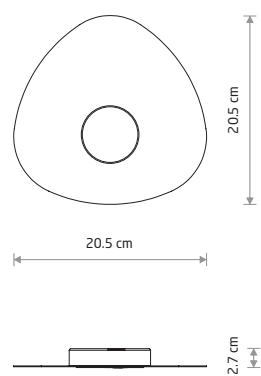

ORGANIC 8304

ORGANIC 8305

ORGANIC 8302

ORGANIC 8303

ORGANIC  
painted steel

8304 8302

3xGX53, max 12W

ORGANIC  
painted steel