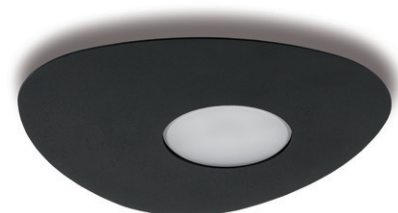

ORGANIC 8304

ORGANIC 8305

ORGANIC 8302

ORGANIC 8303

ORGANIC  
painted steel

8304 8302

3xGX53, max 12W

ORGANIC  
painted steel

8305 8303

1xGX53, max 12W

WHITE P004 RAL 9003 BLACK P013 RAL 9005

ORGANIC 8303