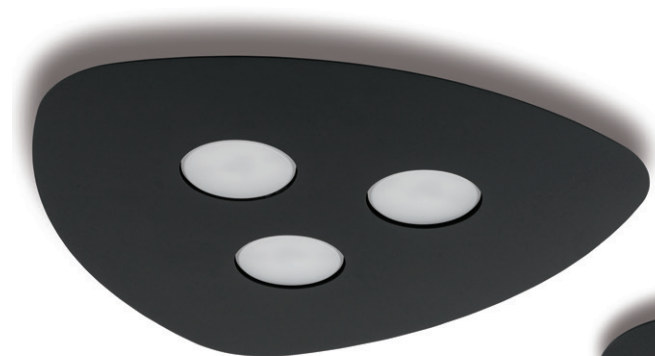

ORGANIC 8304

ORGANIC 8305

ORGANIC 8302

ORGANIC 8303

ORGANIC  
painted steel

8304 8302

3xGX53, max 12W

ORGANIC  
painted steel

8305 8303

1xGX53, max 12W

WHITE P004 RAL 9003 BLACK P013 RAL 9005

ORGANIC 8303