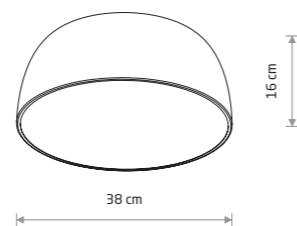

SATELLITE M 8017

SATELLITE S 8013

SATELLITE S SENSOR  
8011

SATELLITE S SENSOR

painted steel, plastic

8011 8010

3xE27, max 25W only LED

SATELLITE M 8018

SATELLITE M

painted steel, plastic

8017 8016

8018 8020

7xE27, max 25W only LED

SATELLITE S

painted steel, plastic

8013 8012

8014 8015

3xE27, max 25W only LED

SATELLITE L 8021

SATELLITE L

painted steel, plastic

8022 8021

8023 8024

10xE27, max 25W only LED