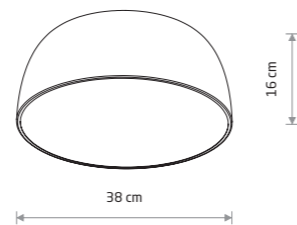

SATELLITE M 8017

SATELLITE S 8013

SATELLITE S SENSOR  
8011

SATELLITE S SENSOR

painted steel, plastic

8011 8010

3xE27, max 25W only LED

SATELLITE M 8018

SATELLITE M

painted steel, plastic

8017 8016

8018 8020

7xE27, max 25W only LED

SATELLITE S

painted steel, plastic

8013 8012

8014 8015

3xE27, max 25W only LED

SATELLITE L 8021

SATELLITE L

painted steel, plastic

8022 8021

8023 8024

10xE27, max 25W only LED