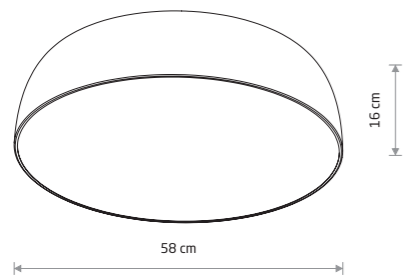

SATELLITE M 8017

SATELLITE S 8013

SATELLITE S SENSOR  
8011

SATELLITE S SENSOR

painted steel, plastic

8011 8010

3xE27, max 25W only LED

SATELLITE M 8018

SATELLITE M

painted steel, plastic

8017 8016

8018 8020

7xE27, max 25W only LED

SATELLITE S

painted steel, plastic

8013 8012

8014 8015

3xE27, max 25W only LED

SATELLITE L 8021

SATELLITE L

painted steel, plastic

8022 8021

8023 8024

10xE27, max 25W only LED