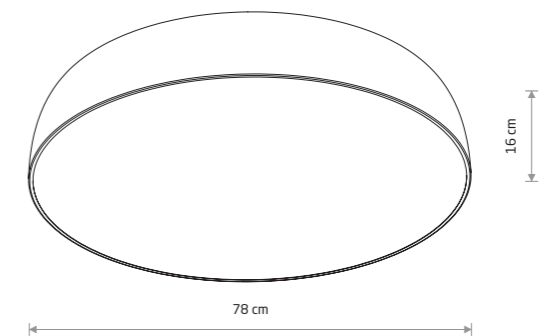

SATELLITE M

painted steel, plastic

8017 8016

8018 8020

7xE27, max 25W only LED

SATELLITE S

painted steel, plastic

8013 8012

8014 8015

3xE27, max 25W only LED

SATELLITE L 8021

SATELLITE L

painted steel, plastic

8022 8021

8023 8024

10xE27, max 25W only LED