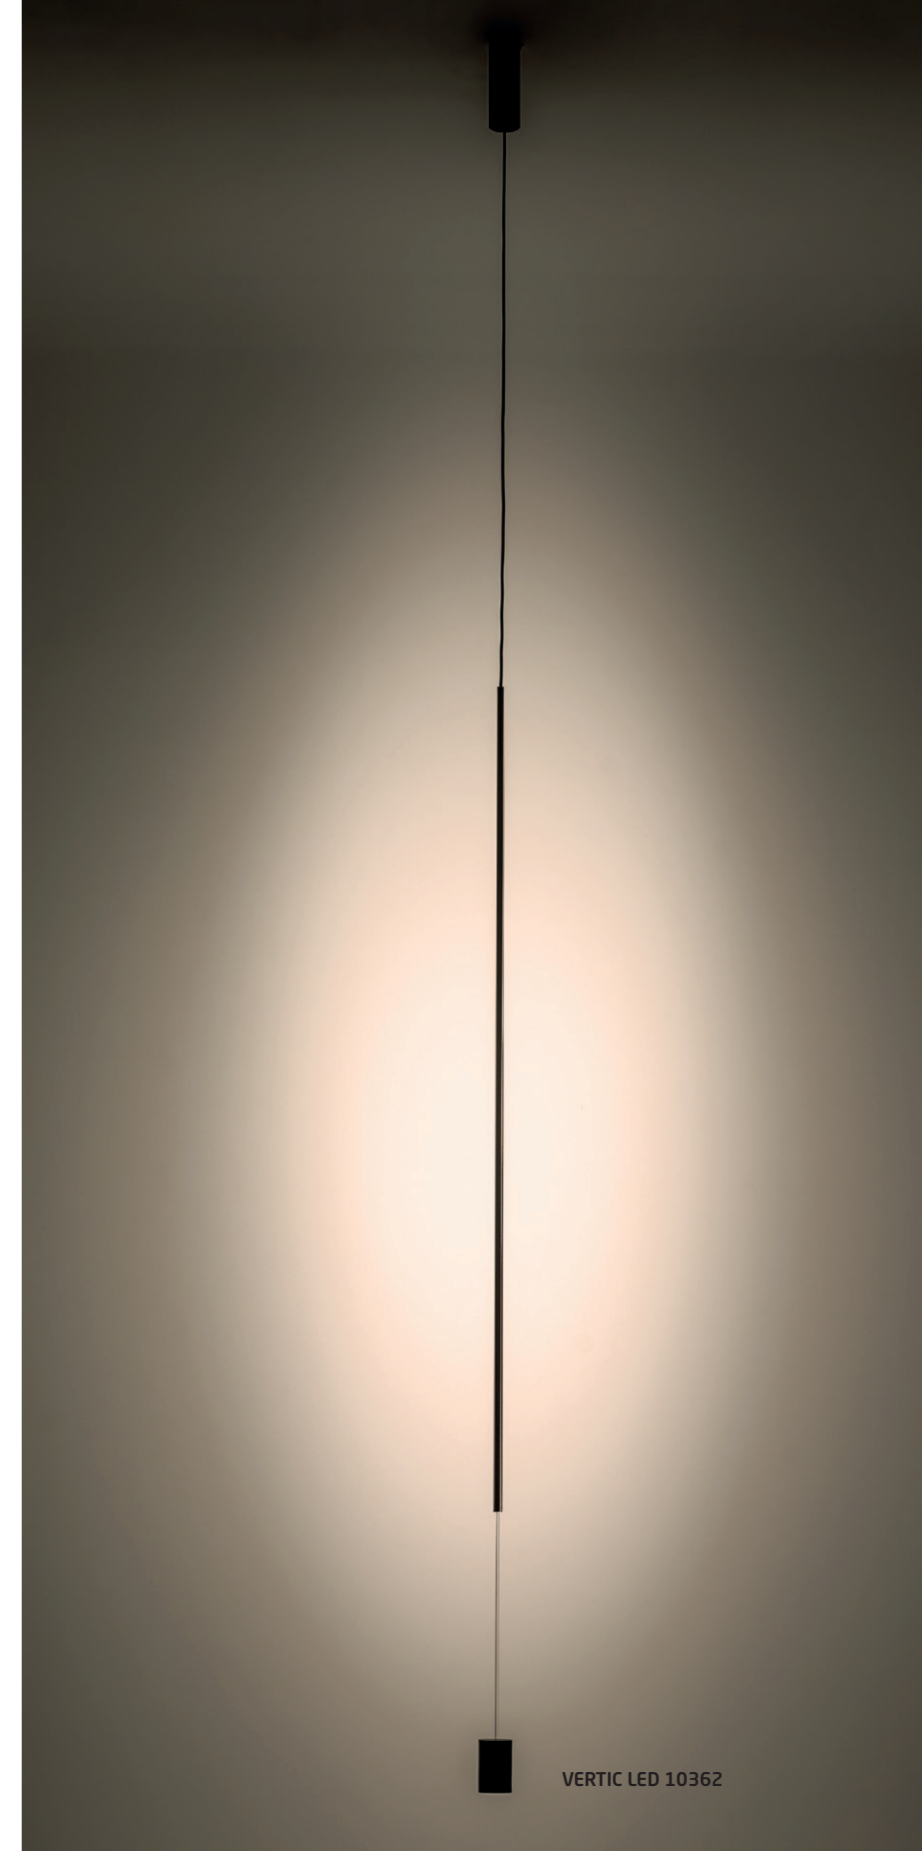

VERTIC LED 10857

### VERTIC LED

■ painted aluminum, painted steel, plastic PMMA

■ 10362 3000K ■ 10857 4000K

VERTIC LED 10362

Item No.	Power	Colour temp.	Luminous flux	Beam angle	Colour Rendering Index (CRI)	Input	Safety type	Power factor	Ingress protection	Lifetime
10362	19W LED	3000K	650 lm	100°	>90	~220-230 V, 50/60 Hz	⊕	>0.5	IP20	30000h
10857	19W LED	4000K	700 lm	100°	>90	~220-230 V, 50/60 Hz	⊕	>0.5	IP20	30000h