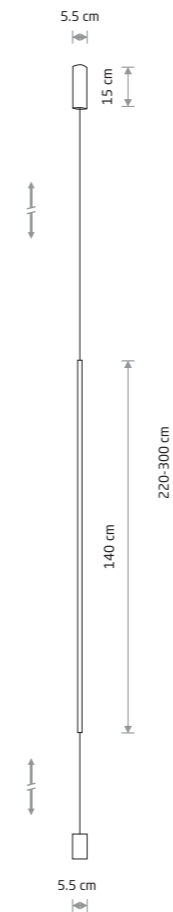

VERTIC LED 10857

### VERTIC LED

■ painted aluminum, painted steel, plastic PMMA

■ 10362 3000K ■ 10857 4000K

VERTIC LED 10362

Item No.	Power	Colour temp.	Luminous flux	Beam angle	Colour Rendering Index (CRI)	Input	Safety type	Power factor	Ingress protection	Lifetime
10362	19W LED	3000K	650 lm	100°	>90	~220-230 V, 50/60 Hz	⊕	>0.5	IP20	30000h
10857	19W LED	4000K	700 lm	100°	>90	~220-230 V, 50/60 Hz	⊕	>0.5	IP20	30000h