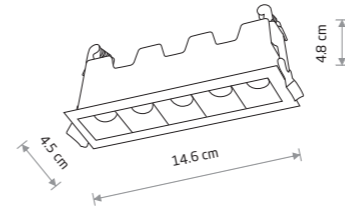

MINI LED RECESSED  
10045

MINI LED RECESSED  
10043

**MINI LED RECESSED**  
painted aluminum

10042 3000K 10043 4000K

cut out 140x35 mm

MINI LED RECESSED  
10045

**MINI LED RECESSED**  
painted aluminum

10045 3000K 10046 4000K

cut out 275x35 mm

Item No.	Power	Colour temp.	Luminous flux	Beam angle	Colour Rendering Index (CRI)	Input	Safety type	Power factor	Ingress protection	Lifetime
10042	10W LED	3000K	600 lm	30°	>90	~220-230 V, 50/60 Hz	□	>0.5	IP20	30000h
10043	10W LED	4000K	660 lm	30°	>90	~220-230 V, 50/60 Hz	□	>0.5	IP20	30000h
10045	20W LED	3000K	1220 lm	30°	>90	~220-230 V, 50/60 Hz	□	>0.9	IP20	30000h
10046	20W LED	4000K	1280 lm	30°	>90	~220-230 V, 50/60 Hz	□	>0.9	IP20	30000h