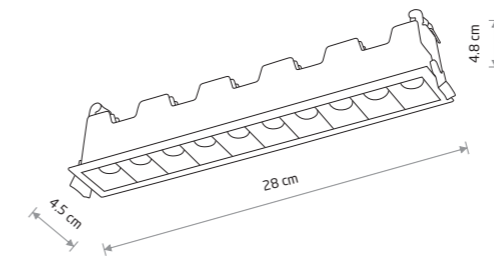

MINI LED RECESSED  
10045

MINI LED RECESSED  
10043

**MINI LED RECESSED**  
painted aluminum

10042 3000K 10043 4000K

cut out 140x35 mm

MINI LED RECESSED  
10045

**MINI LED RECESSED**  
painted aluminum

10045 3000K 10046 4000K

cut out 275x35 mm

Item No.	Power	Colour temp.	Luminous flux	Beam angle	Colour Rendering Index (CRI)	Input	Safety type	Power factor	Ingress protection	Lifetime
10042	10W LED	3000K	600 lm	30°	>90	~220-230 V, 50/60 Hz	□	>0.5	IP20	30000h
10043	10W LED	4000K	660 lm	30°	>90	~220-230 V, 50/60 Hz	□	>0.5	IP20	30000h
10045	20W LED	3000K	1220 lm	30°	>90	~220-230 V, 50/60 Hz	□	>0.9	IP20	30000h
10046	20W LED	4000K	1280 lm	30°	>90	~220-230 V, 50/60 Hz	□	>0.9	IP20	30000h