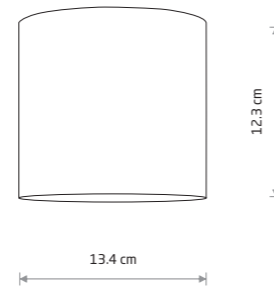

CL IOS LED 20W, ANGLE 36°
8737

CL IOS LED 30W, ANGLE 60°
8735

CL IOS LED 20W, ANGLE 36

zinc aluminum alloy

- 8740 3000K □ 8738 4000K
- 8737 3000K ■ 8736 4000K

CL IOS LED 20W, ANGLE 60

zinc aluminum alloy

- 8744 3000K □ 8743 4000K
- 8742 3000K ■ 8741 4000K

CL IOS LED 30W, ANGLE 36

zinc aluminum alloy

- 8731 3000K □ 8730 4000K
- 8728 3000K ■ 8727 4000K

CL IOS LED 30W, ANGLE 60

zinc aluminum alloy

- 8735 3000K □ 8734 4000K
- 8733 3000K ■ 8732 4000K

Item No.	Power	Colour temp.	Luminous flux	Beam angle	Colour Rendering Index (CRI)	Ingress protection	LED brand	Driver brand	Lifetime	Warranty
8740	20W LED	3000K	1600 lm	36°	≥ 90	IP20	Brightlux	Osram	50000h	5 years
8738	20W LED	4000K	1600 lm	36°	≥ 90	IP20	Brightlux	Osram	50000h	5 years
8737	20W LED	3000K	1600 lm	36°	≥ 90	IP20	Brightlux	Osram	50000h	5 years
8736	20W LED	4000K	1600 lm	36°	≥ 90	IP20	Brightlux	Osram	50000h	5 years
8744	20W LED	3000K	1600 lm	60°	≥ 90	IP20	Brightlux	Osram	50000h	5 years
8743	20W LED	4000K	1600 lm	60°	≥ 90	IP20	Brightlux	Osram	50000h	5 years
8742	20W LED	3000K	1600 lm	60°	≥ 90	IP20	Brightlux	Osram	50000h	5 years
8741	20W LED	4000K	1600 lm	60°	≥ 90	IP20	Brightlux	Osram	50000h	5 years