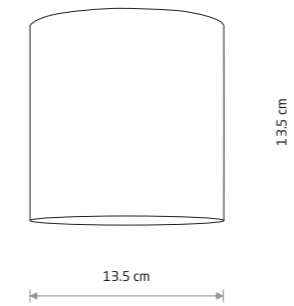

CL IOS LED 20W, ANGLE 36°
8737

CL IOS LED 30W, ANGLE 60°
8735

CL IOS LED 20W, ANGLE 36

zinc aluminum alloy

- 8740 3000K □ 8738 4000K
- 8737 3000K ■ 8736 4000K

CL IOS LED 20W, ANGLE 60

zinc aluminum alloy

- 8744 3000K □ 8743 4000K
- 8742 3000K ■ 8741 4000K

CL IOS LED 30W, ANGLE 36

zinc aluminum alloy

- 8731 3000K □ 8730 4000K
- 8728 3000K ■ 8727 4000K

CL IOS LED 30W, ANGLE 60

zinc aluminum alloy

- 8735 3000K □ 8734 4000K
- 8733 3000K ■ 8732 4000K

Item No.	Power	Colour temp.	Luminous flux	Beam angle	Colour Rendering Index (CRI)	Ingress protection	LED brand	Driver brand	Lifetime	Warranty
8740	20W LED	3000K	1600 lm	36°	≥ 90	IP20	Brightlux	Osram	50000h	5 years
8738	20W LED	4000K	1600 lm	36°	≥ 90	IP20	Brightlux	Osram	50000h	5 years
8737	20W LED	3000K	1600 lm	36°	≥ 90	IP20	Brightlux	Osram	50000h	5 years
8736	20W LED	4000K	1600 lm	36°	≥ 90	IP20	Brightlux	Osram	50000h	5 years
8744	20W LED	3000K	1600 lm	60°	≥ 90	IP20	Brightlux	Osram	50000h	5 years
8743	20W LED	4000K	1600 lm	60°	≥ 90	IP20	Brightlux	Osram	50000h	5 years
8742	20W LED	3000K	1600 lm	60°	≥ 90	IP20	Brightlux	Osram	50000h	5 years
8741	20W LED	4000K	1600 lm	60°	≥ 90	IP20	Brightlux	Osram	50000h	5 years