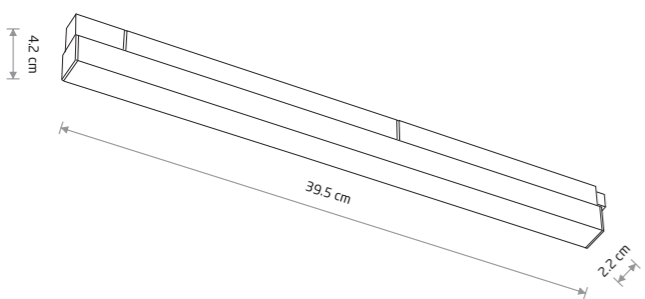

LVM LINE LED 15W
10148

LVM LINE LED 9W
10143

LVM LID LED 8W
10152

LVM TRUCK 2M
10163

LVM LINE LED 15W
10148

LVM LINE LED 9W
10143

LVM LINE LED 15W
10650

LVM LINE LED 9W
10651

LVM LINE LED 15W

■ painted aluminum, plastic

■ 10148 3000K ■ 10650 4000K

LVM LINE LED 9W

■ painted aluminum, plastic

■ 10143 3000K ■ 10651 4000K

Item No.	Power	Colour temp.	Luminous flux	Beam angle	Colour Rendering Index (CRI)	Voltage DC	Safety type	Ingress protection	Lifetime
10148	15W LED	3000K	700 lm	110°	>90	48V	⚡	IP20	30000h
10650	15W LED	4000K	770 lm	110°	>90	48V	⚡	IP20	30000h

Item No.	Power	Colour temp.	Luminous flux	Beam angle	Colour Rendering Index (CRI)	Voltage DC	Safety type	Ingress protection	Lifetime
10143	9W LED	3000K	400 lm	110°	>90	48V	⚡	IP20	30000h
10651	9W LED	4000K	440 lm	110°	>90	48V	⚡	IP20	30000h