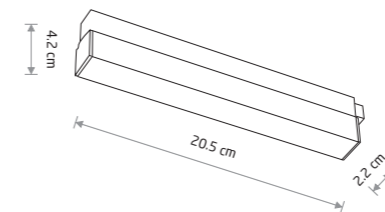

LVM LINE LED 15W

■ painted aluminum, plastic

■ 10148 3000K ■ 10650 4000K

LVM LINE LED 9W

■ painted aluminum, plastic

■ 10143 3000K ■ 10651 4000K

Item No.	Power	Colour temp.	Luminous flux	Beam angle	Colour Rendering Index (CRI)	Voltage DC	Safety type	Ingress protection	Lifetime
10148	15W LED	3000K	700 lm	110°	>90	48V	⚡	IP20	30000h
10650	15W LED	4000K	770 lm	110°	>90	48V	⚡	IP20	30000h

Item No.	Power	Colour temp.	Luminous flux	Beam angle	Colour Rendering Index (CRI)	Voltage DC	Safety type	Ingress protection	Lifetime
10143	9W LED	3000K	400 lm	110°	>90	48V	⚡	IP20	30000h
10651	9W LED	4000K	440 lm	110°	>90	48V	⚡	IP20	30000h