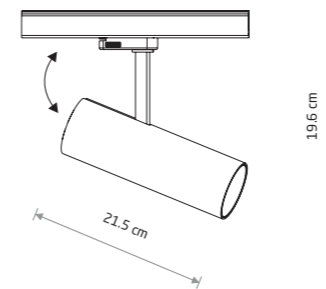

CTLS MILO LED 25W

zinc aluminum alloy

- 8762 3000K 8761 4000K
- 8760 3000K 8758 4000K

Item No.	Power	Colour temp.	Luminous flux	Beam angle	Colour Rendering Index (CRI)	Ingress protection	LED brand	Driver brand	Lifetime	Warranty
8766	15W LED	3000K	1300 lm	15/24/50°	≥ 90	IP20	Samsung	Ostram	50000h	5 years
8765	15W LED	4000K	1300 lm	15/24/50°	≥ 90	IP20	Samsung	Ostram	50000h	5 years
8764	15W LED	3000K	1300 lm	15/24/50°	≥ 90	IP20	Samsung	Ostram	50000h	5 years
8763	15W LED	4000K	1300 lm	15/24/50°	≥ 90	IP20	Samsung	Ostram	50000h	5 years

Item No.	Power	Colour temp.	Luminous flux	Beam angle	Colour Rendering Index (CRI)	Ingress protection	LED brand	Driver brand	Lifetime	Warranty
8762	25W LED	3000K	1900 lm	15/24/40°	≥ 90	IP20	Samsung	Ostram	50000h	5 years
8761	25W LED	4000K	1900 lm	15/24/40°	≥ 90	IP20	Samsung	Ostram	50000h	5 years
8760	25W LED	3000K	1900 lm	15/24/40°	≥ 90	IP20	Samsung	Ostram	50000h	5 years
8758	25W LED	4000K	1900 lm	15/24/40°	≥ 90	IP20	Samsung	Ostram	50000h	5 years