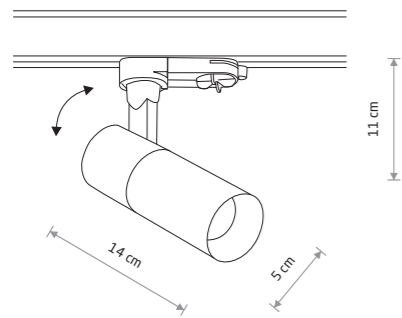

CTLS TINOS LED 10W

painting aluminum, plastic

- 10390 3000K   □ 10393 4000K
- 10396 3000K   ■ 10399 4000K