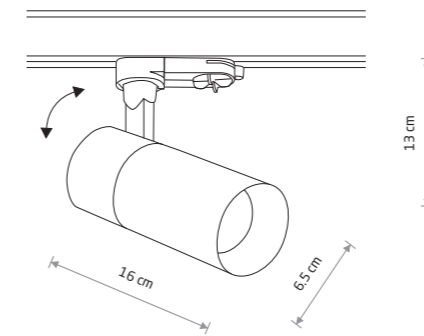

CTLS TINOS LED 20W

painting aluminum, plastic

- 10391 3000K   □ 10394 4000K
- 10397 3000K   ■ 10400 4000K

Item No.	Power	Colour temp.	Luminous flux	Beam angle	Colour Rendering Index (CRI)	Input	Safety type	Power factor	Ingress protection	Lifetime
10390	10W LED	3000K	950 lm	36°	>80	~220-230 V, 50/60 Hz	⊕	>0.9	IP20	30000h
10393	10W LED	4000K	1000 lm	36°	>80	~220-230 V, 50/60 Hz	⊕	>0.9	IP20	30000h
10396	10W LED	3000K	880 lm	36°	>80	~220-230 V, 50/60 Hz	⊕	>0.9	IP20	30000h
10399	10W LED	4000K	980 lm	36°	>80	~220-230 V, 50/60 Hz	⊕	>0.9	IP20	30000h

Item No.	Power	Colour temp.	Luminous flux	Beam angle	Colour Rendering Index (CRI)	Input	Safety type	Power factor	Ingress protection	Lifetime
10391	20W LED	3000K	1800 lm	36°	>80	~220-230 V, 50/60 Hz	⊕	>0.9	IP20	30000h
10394	20W LED	4000K	2000 lm	36°	>80	~220-230 V, 50/60 Hz	⊕	>0.9	IP20	30000h
10397	20W LED	3000K	1700 lm	36°	>80	~220-230 V, 50/60 Hz	⊕	>0.9	IP20	30000h
10400	20W LED	4000K	1900 lm	36°	>80	~220-230 V, 50/60 Hz	⊕	>0.9	IP20	30000h

□ WHITE   ■ BLACK

□ WHITE   ■ BLACK