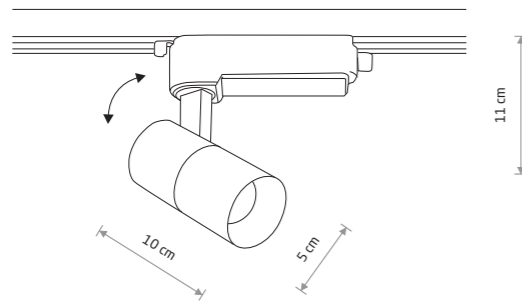

PROFILE TINOS LED 7W

Painted aluminum, plastic

- 10372 3000K   10376 4000K
- 10381 3000K   10385 4000K

PROFILE TINOS LED 10W

Painted aluminum, plastic

- 10373 3000K   10377 4000K
- 10382 3000K   10386 4000K

Item No.	Power	Colour temp.	Luminous flux	Beam angle	Colour Rendering Index (CRI)	Input	Safety type	Power factor	Ingress protection	Lifetime
10372	7W LED	3000K	550 lm	36°	>80	~220-230 V, 50/60 Hz	☐	>0.9	IP20	30000h
10376	7W LED	4000K	570 lm	36°	>80	~220-230 V, 50/60 Hz	☐	>0.9	IP20	30000h
10381	7W LED	3000K	530 lm	36°	>80	~220-230 V, 50/60 Hz	☐	>0.9	IP20	30000h
10385	7W LED	4000K	550 lm	36°	>80	~220-230 V, 50/60 Hz	☐	>0.9	IP20	30000h

Item No.	Power	Colour temp.	Luminous flux	Beam angle	Colour Rendering Index (CRI)	Input	Safety type	Power factor	Ingress protection	Lifetime
10373	10W LED	3000K	950 lm	36°	>80	~220-230 V, 50/60 Hz	☐	>0.9	IP20	30000h
10377	10W LED	4000K	1000 lm	36°	>80	~220-230 V, 50/60 Hz	☐	>0.9	IP20	30000h
10382	10W LED	3000K	880 lm	36°	>80	~220-230 V, 50/60 Hz	☐	>0.9	IP20	30000h
10386	10W LED	4000K	980 lm	36°	>80	~220-230 V, 50/60 Hz	☐	>0.9	IP20	30000h