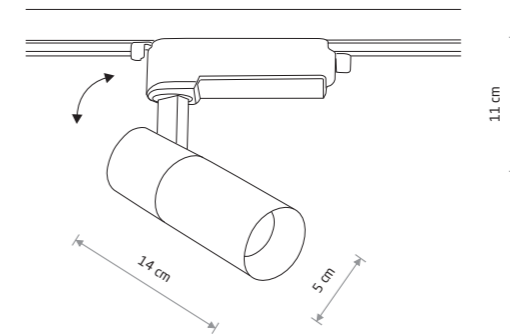

PROFILE TINOS LED 7W

Painted aluminum, plastic

- 10372 3000K   10376 4000K
- 10381 3000K   10385 4000K

PROFILE TINOS LED 10W

Painted aluminum, plastic

- 10373 3000K   10377 4000K
- 10382 3000K   10386 4000K

Item No.	Power	Colour temp.	Luminous flux	Beam angle	Colour Rendering Index (CRI)	Input	Safety type	Power factor	Ingress protection	Lifetime
10372	7W LED	3000K	550 lm	36°	>80	~220-230 V, 50/60 Hz	☐	>0.9	IP20	30000h
10376	7W LED	4000K	570 lm	36°	>80	~220-230 V, 50/60 Hz	☐	>0.9	IP20	30000h
10381	7W LED	3000K	530 lm	36°	>80	~220-230 V, 50/60 Hz	☐	>0.9	IP20	30000h
10385	7W LED	4000K	550 lm	36°	>80	~220-230 V, 50/60 Hz	☐	>0.9	IP20	30000h

Item No.	Power	Colour temp.	Luminous flux	Beam angle	Colour Rendering Index (CRI)	Input	Safety type	Power factor	Ingress protection	Lifetime
10373	10W LED	3000K	950 lm	36°	>80	~220-230 V, 50/60 Hz	☐	>0.9	IP20	30000h
10377	10W LED	4000K	1000 lm	36°	>80	~220-230 V, 50/60 Hz	☐	>0.9	IP20	30000h
10382	10W LED	3000K	880 lm	36°	>80	~220-230 V, 50/60 Hz	☐	>0.9	IP20	30000h
10386	10W LED	4000K	980 lm	36°	>80	~220-230 V, 50/60 Hz	☐	>0.9	IP20	30000h