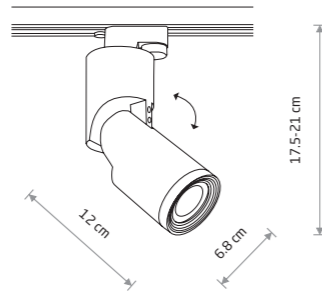

PROFILE MIKE 7661

**PROFILE MIKE**

painting aluminum, plastic

7662 7661

1xGU10, max 15W only LED

PROFILE ZOOM LED 7625

PROFILE INDIA 7657

**PROFILE INDIA**

painting aluminum, plastic

7656 7657

1xGU10, max 15W only LED

**PROFILE ZOOM LED**

painting aluminum, plastic

7623 3000K 7625 3000K

7624 4000K 7626 4000K

BEAM CONE

BEAM ANGLE 15°

BEAM ANGLE 50°

PROFILE FOKUS 7621

**PROFILE FOCUS LED**

painting aluminum, plastic

7618 3000K 7621 3000K

7620 4000K 7622 4000K

Item No.	Power	Colour temp.	Luminous flux	Beam angle	Colour Rendering Index (CRI)	Input	Safety type	Power factor	Ingress protection
7618	10W LED	3000K	600 lm	36°	>90	~220-230 V, 50/60 Hz	□	>0.9	IP20
7620	10W LED	4000K	600 lm	36°	>90	~220-230 V, 50/60 Hz	□	>0.9	IP20
7621	10W LED	3000K	600 lm	36°	>90	~220-230 V, 50/60 Hz	□	>0.9	IP20
7622	10W LED	4000K	600 lm	36°	>90	~220-230 V, 50/60 Hz	□	>0.9	IP20
7623	9W LED	3000K	600 lm	15-50°	>90	~220-230 V, 50/60 Hz	□	>0.9	IP20
7624	9W LED	4000K	660 lm	15-50°	>90	~220-230 V, 50/60 Hz	□	>0.9	IP20
7625	9W LED	3000K	600 lm	15-50°	>90	~220-230 V, 50/60 Hz	□	>0.9	IP20
7626	9W LED	4000K	660 lm	15-50°	>90	~220-230 V, 50/60 Hz	□	>0.9	IP20