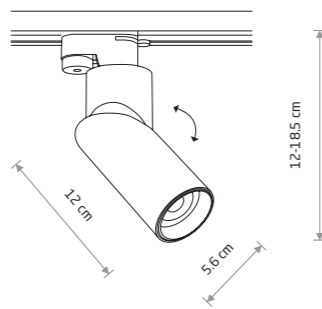

PROFILE MIKE 7661

**PROFILE MIKE**

painting aluminum, plastic

7662 7661

1xGU10, max 15W only LED

PROFILE ZOOM LED 7625

PROFILE INDIA 7657

**PROFILE INDIA**

painting aluminum, plastic

7656 7657

1xGU10, max 15W only LED

**PROFILE ZOOM LED**

painting aluminum, plastic

7623 3000K 7625 3000K

7624 4000K 7626 4000K

BEAM CONE

BEAM ANGLE 15°

BEAM ANGLE 50°

PROFILE FOKUS 7621

**PROFILE FOCUS LED**

painting aluminum, plastic

7618 3000K 7621 3000K

7620 4000K 7622 4000K

Item No.	Power	Colour temp.	Luminous flux	Beam angle	Colour Rendering Index (CRI)	Input	Safety type	Power factor	Ingress protection
7618	10W LED	3000K	600 lm	36°	>90	~220-230 V, 50/60 Hz	□	>0.9	IP20
7620	10W LED	4000K	600 lm	36°	>90	~220-230 V, 50/60 Hz	□	>0.9	IP20
7621	10W LED	3000K	600 lm	36°	>90	~220-230 V, 50/60 Hz	□	>0.9	IP20
7622	10W LED	4000K	600 lm	36°	>90	~220-230 V, 50/60 Hz	□	>0.9	IP20
7623	9W LED	3000K	600 lm	15-50°	>90	~220-230 V, 50/60 Hz	□	>0.9	IP20
7624	9W LED	4000K	660 lm	15-50°	>90	~220-230 V, 50/60 Hz	□	>0.9	IP20
7625	9W LED	3000K	600 lm	15-50°	>90	~220-230 V, 50/60 Hz	□	>0.9	IP20
7626	9W LED	4000K	660 lm	15-50°	>90	~220-230 V, 50/60 Hz	□	>0.9	IP20