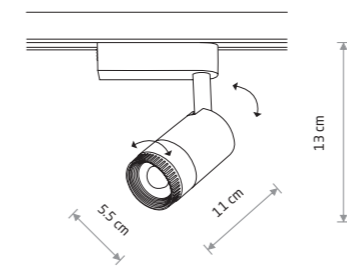

PROFILE ZOOM LED

painting aluminum, plastic

7623 3000K 7625 3000K

7624 4000K 7626 4000K