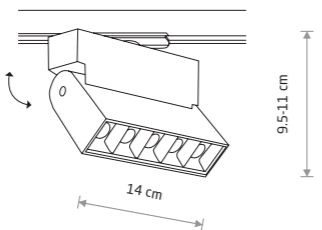

PROFILE FOCUS LED

painting aluminum, plastic

7618 3000K 7621 3000K

7620 4000K 7622 4000K

Item No.	Power	Colour temp.	Luminous flux	Beam angle	Colour Rendering Index (CRI)	Input	Safety type	Power factor	Ingress protection
7618	10W LED	3000K	600 lm	36°	>90	~220-230 V, 50/60 Hz	□	>0.9	IP20
7620	10W LED	4000K	600 lm	36°	>90	~220-230 V, 50/60 Hz	□	>0.9	IP20
7621	10W LED	3000K	600 lm	36°	>90	~220-230 V, 50/60 Hz	□	>0.9	IP20
7622	10W LED	4000K	600 lm	36°	>90	~220-230 V, 50/60 Hz	□	>0.9	IP20
7623	9W LED	3000K	600 lm	15-50°	>90	~220-230 V, 50/60 Hz	□	>0.9	IP20
7624	9W LED	4000K	660 lm	15-50°	>90	~220-230 V, 50/60 Hz	□	>0.9	IP20
7625	9W LED	3000K	600 lm	15-50°	>90	~220-230 V, 50/60 Hz	□	>0.9	IP20
7626	9W LED	4000K	660 lm	15-50°	>90	~220-230 V, 50/60 Hz	□	>0.9	IP20