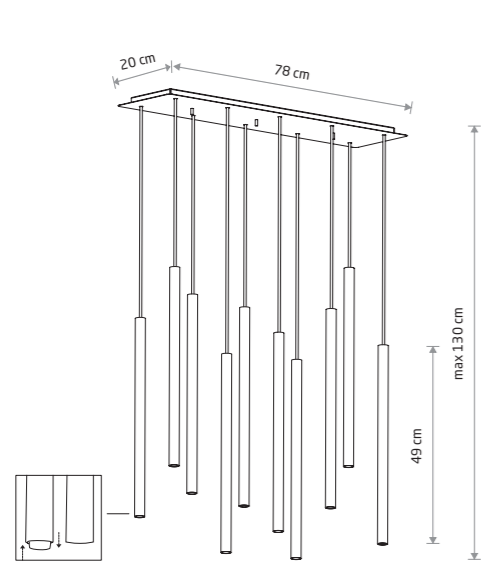

LASER 490 10704

LASER 490 10705

LASER 490

paint^{ed} steel

- 8922
- 8923
- 10705

- 10xG9, max 10W only LED

solid brass, paint^{ed} steel

- 8924

- 10xG9, max 10W only LED

LASER 490

paint^{ed} steel

- 8918
- 8920
- 10704

- 7xG9, max 10W only LED

solid brass, paint^{ed} steel

- 8921

- 7xG9, max 10W only LED