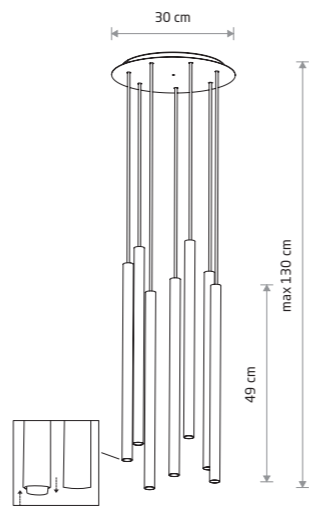

LASER 490 10704

LASER 490 10705

LASER 490

paint^{ed} steel

- 8922
- 8923
- 10705

- 10xG9, max 10W only LED

solid brass, paint^{ed} steel

- 8924

- 10xG9, max 10W only LED

LASER 490

paint^{ed} steel

- 8918
- 8920
- 10704

- 7xG9, max 10W only LED

solid brass, paint^{ed} steel

- 8921

- 7xG9, max 10W only LED