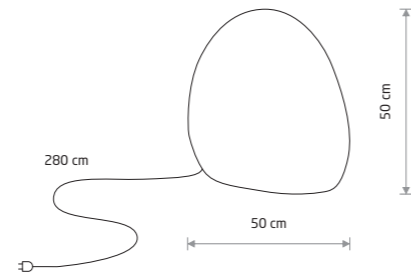

STONE S 10579

STONE S

plastic PE

10579

1xE27, max 25W only LED

IP44

STONE M 10580

STONE M

plastic PE

10580

1xE27, max 25W only LED

IP44

STONE L 10581

STONE L

plastic PE

10581

1xE27, max 25W only LED

IP44

STONE M
10580

STONE L
10581

STONE S
10579