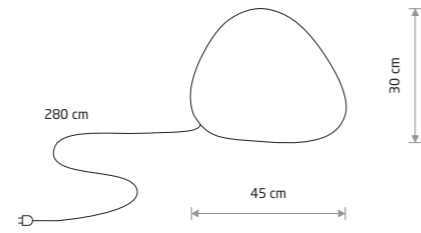

STONE S 10579

STONE S

plastic PE

10579

1xE27, max 25W only LED

IP44

STONE M 10580

STONE M

plastic PE

10580

1xE27, max 25W only LED

IP44

STONE L 10581

STONE L

plastic PE

10581

1xE27, max 25W only LED

IP44

STONE M
10580

STONE L
10581

STONE S
10579