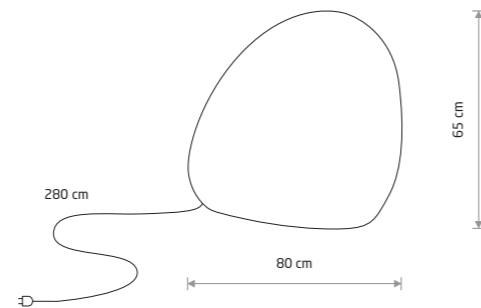

STONE S 10579

STONE S

plastic PE

10579

1xE27, max 25W only LED

IP44

STONE M 10580

STONE M

plastic PE

10580

1xE27, max 25W only LED

IP44

STONE L 10581

STONE L

plastic PE

10581

1xE27, max 25W only LED

IP44

STONE M
10580

STONE L
10581

STONE S
10579