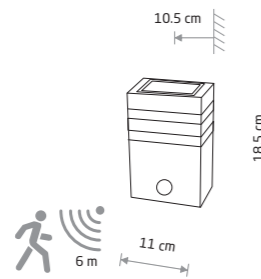

painting aluminum, plastic PC

4423

1xE27, max 10W only LED

IP54

RIO SENSOR

painting aluminum, plastic PC

7017

1xE27, max 10W only LED

IP54

RIO SENSOR 9097

RIO SENSOR

painting aluminum, plastic PC

9097

1xE27, max 10W only LED

IP54

RIO SENSOR 9097