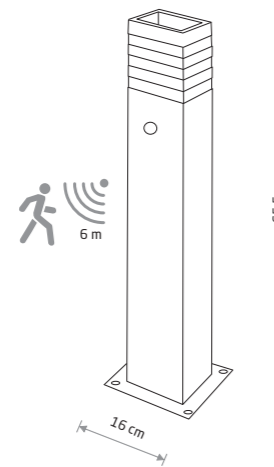

painting aluminum, plastic PC

4423

1xE27, max 10W only LED

IP54

RIO SENSOR

painting aluminum, plastic PC

7017

1xE27, max 10W only LED

IP54

RIO SENSOR 9097

RIO SENSOR

painting aluminum, plastic PC

9097

1xE27, max 10W only LED

IP54

RIO SENSOR 9097