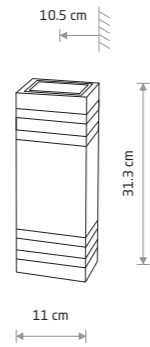

RIO

painting aluminum, plastic PC

4424

2xE27, max 10W only LED

IP54