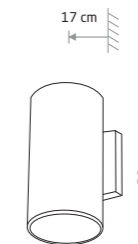

■ painted aluminum, plastic PC

■ 4422

🔌 2xE27, max 25W only LED

IP54

FOG 3403

FOG

■ painted aluminum, glass

■ 3403

🔌 1xE27, max 25W only LED

IP44

FOG 3402

FOG

■ painted aluminum, glass

■ 3402

🔌 1xE27, max 25W only LED

IP44