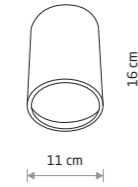

SIERRA 4421

SIERRA

■ painted aluminum, plastic PC

■ 4421

🔌 1xE27, max 25W only LED

IP54

SIERRA 4422

SIERRA

■ painted aluminum, plastic PC

■ 4422

🔌 2xE27, max 25W only LED

IP54

FOG 3403

FOG

■ painted aluminum, glass

■ 3403

FOG 3404

FOG

■ painted aluminum, glass

■ 3404

🔌 2xE27, max 25W only LED

IP44