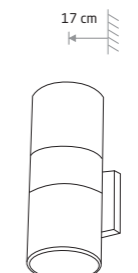

FOG

■ painted aluminum, glass

■ 3402

🔌 1xE27, max 25W only LED

IP44

FOG 3404