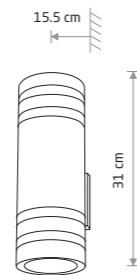

SIERRA 4421

SIERRA

■ painted aluminum, plastic PC

■ 4421

🔌 1xE27, max 25W only LED

IP54

SIERRA 4422

SIERRA

■ painted aluminum, plastic PC

■ 4422

🔌 2xE27, max 25W only LED

IP54

FOG 3403

FOG

■ painted aluminum, glass

■ 3403

🔌 1xE27, max 25W only LED

IP44

FOG 3402

FOG

■ painted aluminum, glass

■ 3402

🔌 1xE27, max 25W only LED

IP44

FOG 3404

FOG

■ painted aluminum, glass

■ 3404

🔌 2xE27, max 25W only LED

IP44