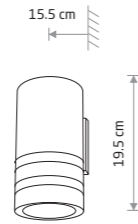

SIERRA 4421

SIERRA

■ painted aluminum, plastic PC

■ 4421

🔌 1xE27, max 25W only LED

IP54

SIERRA 4422

SIERRA

■ painted aluminum, plastic PC

■ 4422

🔌 2xE27, max 25W only LED

IP54

FOG 3403

FOG

■ painted aluminum, glass

■ 3403

🔌 1xE27, max 25W only LED

IP44

FOG 3402

FOG

■ painted aluminum, glass

■ 3402

🔌 1xE27, max 25W only LED

IP44

FOG 3404

FOG

■ painted aluminum, glass

■ 3404

🔌 2xE27, max 25W only LED

IP44