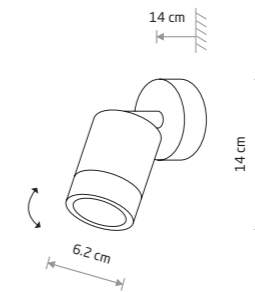

FALLON 9552

PRIMM

■ painted aluminum, glass

■ 9551

🔌 1xGU10, max 10W only LED

IP54

PRIMM 9551

FALLON

■ painted aluminum, glass

■ 9552

🔌 1xGU10, max 10W only LED

IP54

FALLON 9552

SEMI LED

■ painted aluminum, glass

■ 6775

SEMI LED 6775

Item No.	Power	Colour temp.	Luminous flux	Beam angle	Colour Rendering Index (CRI)	Input	Safety type	Power factor	Ingress protection	Lifetime
6775	7W LED	3000K	242 lm	120°	≥ 80	~220-230 V, 50/60 Hz	⊕	>0.5	IP54	8000h