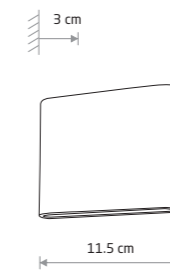

■ painted aluminum, glass

■ 9552

🔌 1xGU10, max 10W only LED

IP54

FALLON 9552

SEMI LED

■ painted aluminum, glass

■ 6775

SEMI LED 6775

Item No.	Power	Colour temp.	Luminous flux	Beam angle	Colour Rendering Index (CRI)	Input	Safety type	Power factor	Ingress protection	Lifetime
6775	7W LED	3000K	242 lm	120°	≥ 80	~220-230 V, 50/60 Hz	⊕	>0.5	IP54	8000h