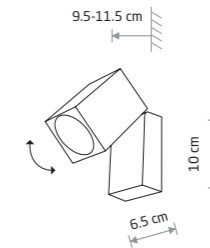

FALLON 9552

PRIMM

■ painted aluminum, glass

■ 9551

🔌 1xGU10, max 10W only LED

IP54

PRIMM 9551

FALLON

SEMI LED 6775

Item No.	Power	Colour temp.	Luminous flux	Beam angle	Colour Rendering Index (CRI)	Input	Safety type	Power factor	Ingress protection	Lifetime
6775	7W LED	3000K	242 lm	120°	≥ 80	~220-230 V, 50/60 Hz	⊕	>0.5	IP54	8000h