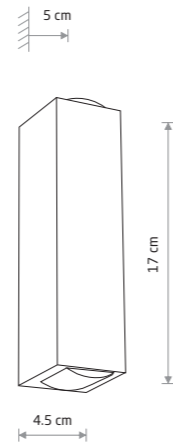

LENS LED

Painted aluminum, glass

9112 9113