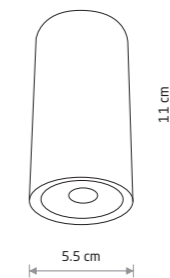

9564 9565

1xGU10, max 10W only LED

IP44

EDESA LED M 9108

EDESA LED M

Painted aluminum, glass

9108 9107

EDESA LED S 9110

EDESA LED S

Painted aluminum, glass

9111 9110

Item No.	Power	Colour temp.	Luminous flux	Beam angle	Colour Rendering Index (CRI)	Input	Safety type	Power factor	Ingress protection	Lifetime
9112	2x2W LED	3000K	40 lm	10°	≥ 80	~220-230 V, 50/60 Hz	⊕	>0.5	IP54	10000h
9113	2x2W LED	3000K	59 lm	10°	≥ 80	~220-230 V, 50/60 Hz	⊕	>0.5	IP54	10000h
9107	7W LED	3000K	530 lm	19°	≥ 80	~220-230 V, 50/60 Hz	⊕	>0.5	IP54	10000h
9108	7W LED	3000K	530 lm	19°	≥ 80	~220-230 V, 50/60 Hz	⊕	>0.5	IP54	10000h
9110	3W LED	3000K	250 lm	30°	≥ 80	~220-230 V, 50/60 Hz	⊕	>0.5	IP54	10000h
9111	3W LED	3000K	250 lm	30°	≥ 80	~220-230 V, 50/60 Hz	⊕	>0.5	IP54	10000h