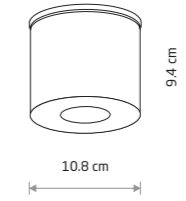

HEXA

Painted aluminum, glass

9564 9565

1xGU10, max 10W only LED

IP44