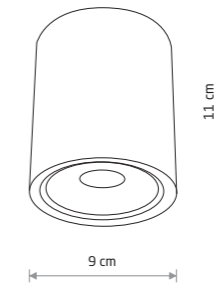

9564 9565

1xGU10, max 10W only LED

IP44

EDESA LED M 9108

EDESA LED M

Painted aluminum, glass

9108 9107

EDESA LED S 9110

EDESA LED S

Painted aluminum, glass

9111 9110

Item No.	Power	Colour temp.	Luminous flux	Beam angle	Colour Rendering Index (CRI)	Input	Safety type	Power factor	Ingress protection	Lifetime
9112	2x2W LED	3000K	40 lm	10°	≥ 80	~220-230 V, 50/60 Hz	⊕	>0.5	IP54	10000h
9113	2x2W LED	3000K	59 lm	10°	≥ 80	~220-230 V, 50/60 Hz	⊕	>0.5	IP54	10000h
9107	7W LED	3000K	530 lm	19°	≥ 80	~220-230 V, 50/60 Hz	⊕	>0.5	IP54	10000h
9108	7W LED	3000K	530 lm	19°	≥ 80	~220-230 V, 50/60 Hz	⊕	>0.5	IP54	10000h
9110	3W LED	3000K	250 lm	30°	≥ 80	~220-230 V, 50/60 Hz	⊕	>0.5	IP54	10000h
9111	3W LED	3000K	250 lm	30°	≥ 80	~220-230 V, 50/60 Hz	⊕	>0.5	IP54	10000h