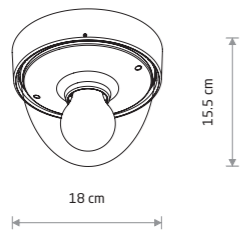

NOOK
plastic ABS, plastic PC

- 7972
- 7970
- 7965

- 7976
- 7978

- 1xE27, max 10W only LED

IP44

NOOK SENSOR
plastic ABS, plastic PC

- 7964
- 7975

- 7977

- 1xE27, max 10W only LED

IP44