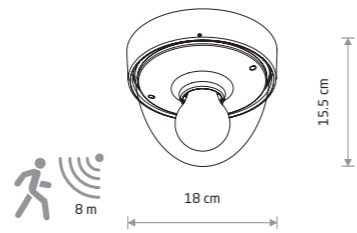

NOOK
plastic ABS, plastic PC

- 7972
- 7970
- 7965

- 7976
- 7978

- 1xE27, max 10W only LED

IP44

NOOK SENSOR
plastic ABS, plastic PC

- 7964
- 7975

- 7977

- 1xE27, max 10W only LED

IP44