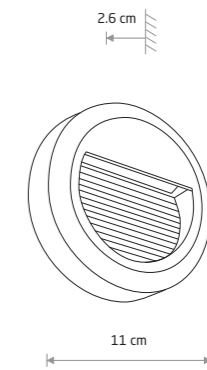

■ BLACK

SIDEWALK SQUARE LED
8148

SIDEWALK SQUARE LED
painted aluminum, plastic PC

■ 8148

SIDEWALK ROUND LED
8147

SIDEWALK ROUND LED
painted aluminum, plastic PC

■ 8147

Item No.	Power	Colour temp.	Luminous flux	Beam angle	Colour Rendering Index (CRI)	Input	Safety type	Power factor	Ingress protection	Lifetime
8147	3W LED	3000K	100 lm	120°	≥80	~220-230 V, 50/60 Hz	⊕	>0.5	IP54	20000h
8148	3W LED	3000K	100 lm	120°	≥80	~220-230 V, 50/60 Hz	⊕	>0.5	IP54	20000h