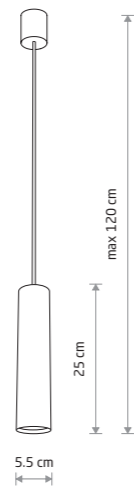

EYE M 5397

EYE L 6841

EYE L 8800

EYE M

painted steel

5397 6840

5398

1xGU10, max 10W only LED

solid brass, painted steel

8914

1xGU10, max 10W only LED

EYE L

painted steel

5455 6841

5456

1xGU10, max 10W only LED

solid brass, painted steel

8800

1xGU10, max 10W only LED

EYE 7863

EYE

painted steel

6481 7862

3xGU10, max 10W only LED

solid brass, painted steel

7863

3xGU10, max 10W only LED