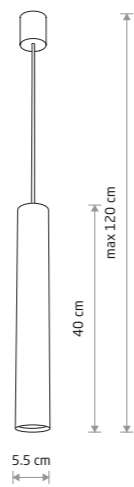

EYE M 5397

EYE L 6841

EYE L 8800

EYE M

painted steel

5397 6840

5398

1xGU10, max 10W only LED

solid brass, painted steel

8914

1xGU10, max 10W only LED

EYE L

painted steel

5455 6841

5456

1xGU10, max 10W only LED

solid brass, painted steel

8800

1xGU10, max 10W only LED

EYE 7863

EYE

painted steel

6481 7862

3xGU10, max 10W only LED

solid brass, painted steel

7863

3xGU10, max 10W only LED