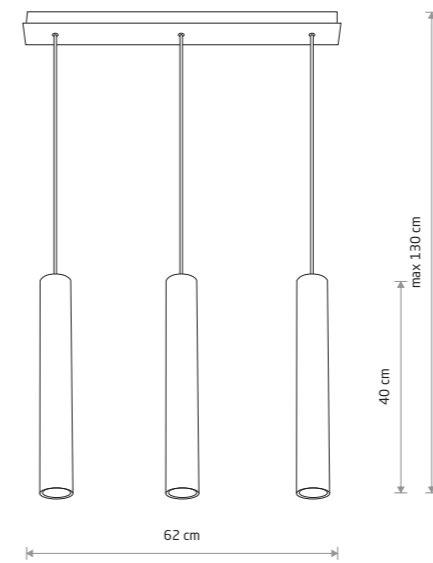

EYE M 5397

EYE L 6841

EYE L 8800

EYE M

painted steel

5397 6840

5398

1xGU10, max 10W only LED

solid brass, painted steel

8914

1xGU10, max 10W only LED

EYE L

painted steel

5455 6841

5456

1xGU10, max 10W only LED

solid brass, painted steel

8800

1xGU10, max 10W only LED

EYE 7863

EYE

painted steel

6481 7862

3xGU10, max 10W only LED

solid brass, painted steel

7863

3xGU10, max 10W only LED