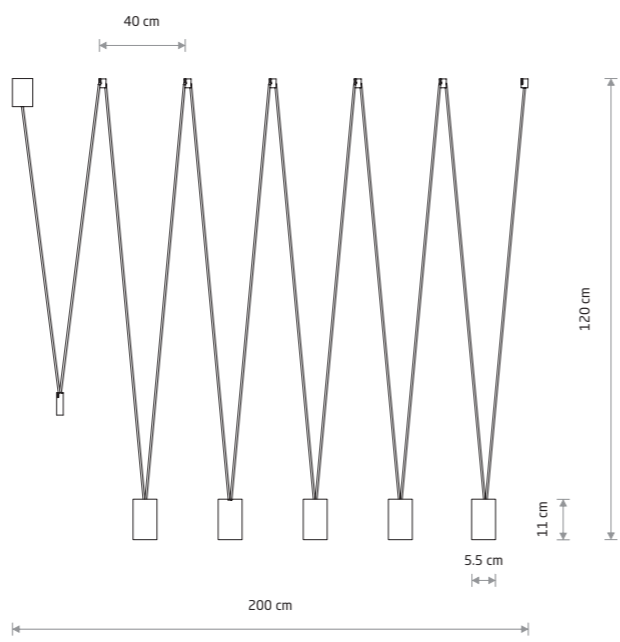

MORE EYE 7825

MORE TONE 7817

MORE EYE

painting steel

- 7824
- 7822

4xGU10, max 10W only LED

solid brass, painting steel

- 7610

4xGU10, max 10W only LED

MORE EYE

painting steel

- 7826
- 7825

5xGU10, max 10W only LED

solid brass, painting steel

- 7608

5xGU10, max 10W only LED

MORE TONE

painting steel, plastic ABS

- 7816
- 7814

4xGU10, max 10W only LED

MORE TONE

painting steel, plastic ABS

- 7821
- 7817

5xGU10, max 10W only LED