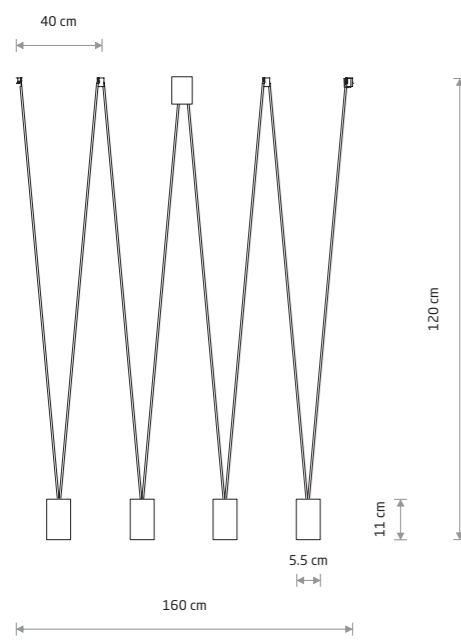

MORE EYE 7825

MORE TONE 7817

MORE EYE

painting steel

- 7824
- 7822

4xGU10, max 10W only LED

solid brass, painting steel

- 7610

4xGU10, max 10W only LED

MORE EYE

painting steel

- 7826
- 7825

5xGU10, max 10W only LED

solid brass, painting steel

- 7608

5xGU10, max 10W only LED

MORE TONE

painting steel, plastic ABS

- 7816
- 7814

4xGU10, max 10W only LED

MORE TONE

painting steel, plastic ABS

- 7821
- 7817

5xGU10, max 10W only LED