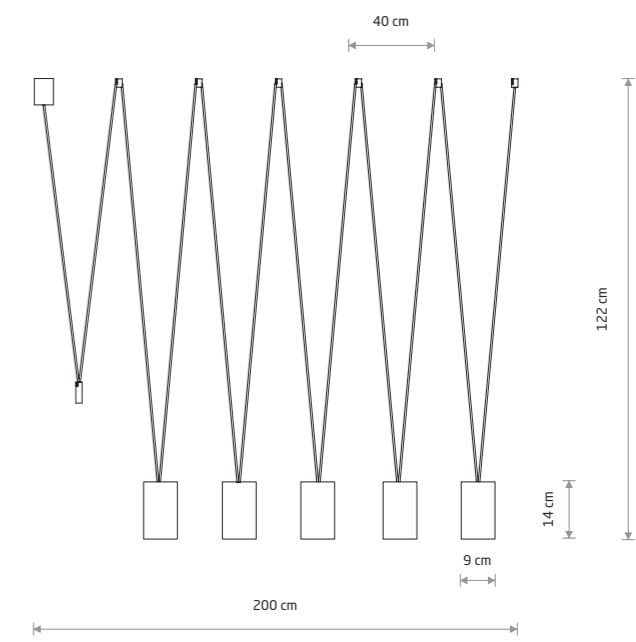

4xGU10, max 10W only LED

MORE EYE

painting steel

- 7826
- 7825

5xGU10, max 10W only LED

solid brass, painting steel

- 7608

5xGU10, max 10W only LED

MORE TONE

painting steel, plastic ABS

- 7816
- 7814

4xGU10, max 10W only LED

MORE TONE

painting steel, plastic ABS

- 7821
- 7817

5xGU10, max 10W only LED