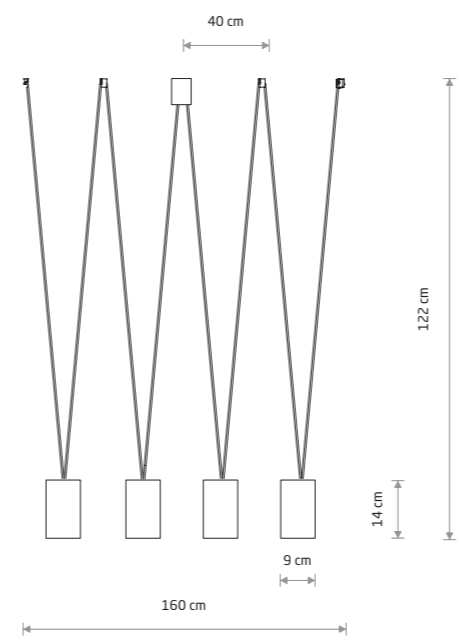

4xGU10, max 10W only LED

MORE EYE

painting steel

- 7826
- 7825

5xGU10, max 10W only LED

solid brass, painting steel

- 7608

5xGU10, max 10W only LED

MORE TONE

painting steel, plastic ABS

- 7816
- 7814

4xGU10, max 10W only LED

MORE TONE

painting steel, plastic ABS

- 7821
- 7817

5xGU10, max 10W only LED