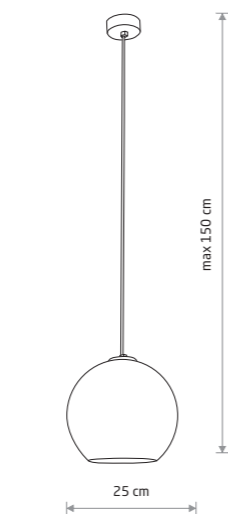

POLARIS 9060

POLARIS 9057

POLARIS 9058

POLARIS 9056

**POLARIS**  
metallized glass, painted steel

- 9060
- 1xE27, max 25W only LED

**POLARIS**  
metallized glass, painted steel

- 9056
- 9057
- 9058
- 1xE27, max 25W only LED