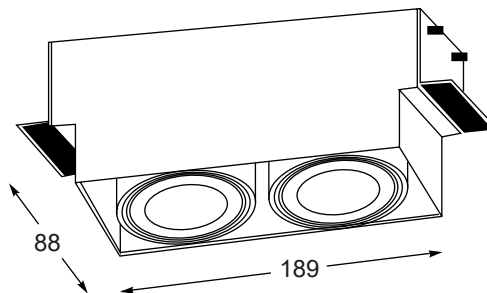

**ONEON DL 50-1**  
Spot  
**1. 94361-BK (black)**  
**2. 94361-WH (white)**  
1xGU10 MAX 50W  
aluminium  
black or white

**ONEON DL 50-2**  
Spot  
**3. 94362-BK (black)**  
**4. 94362-WH (white)**  
2xGU10 MAX 50W  
aluminium  
black or white