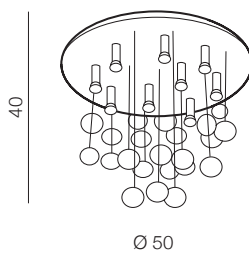

Luvia
CLEAR

23

Luvia clear

AZ2572

(clear)

GU10 6x Max 40W only LED
metal/chrome/glass