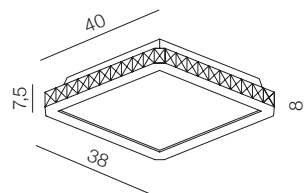

LED

Gallant 38 Square

AZ1594

(chrome)

LED 24W 1440lm 3000K
metal/glas