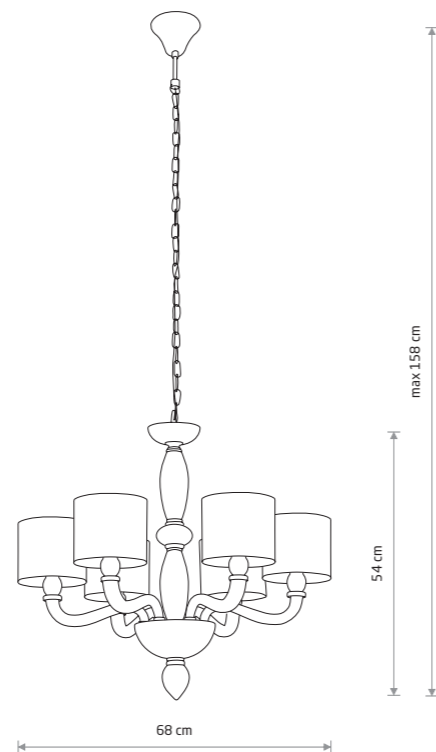

NEWPORT 8156

**NEWPORT**  
glass, fabric, chrome plated steel

- 8157
- 1xE14, max 10W only LED

**NEWPORT**  
glass, fabric, chrome plated steel

- 8156
- 6xE14, max 10W only LED

WHITE  CHROME

NEWPORT 8156