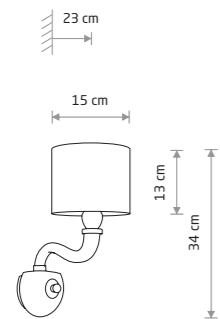

NEWPORT 8156

**NEWPORT**  
glass, fabric, chrome plated steel

- 8157
- 1xE14, max 10W only LED

**NEWPORT**  
glass, fabric, chrome plated steel

- 8156
- 6xE14, max 10W only LED

WHITE  CHROME

NEWPORT 8156