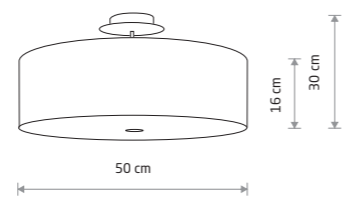

3xE27, max 25W only LED

VIVIANE
fabric, glass, chrome

6391 6532 6390

3xE27, max 25W only LED

VIOLET
fabric, plastic, painted steel

7958 7960 7961

3xE27, max 25W only LED