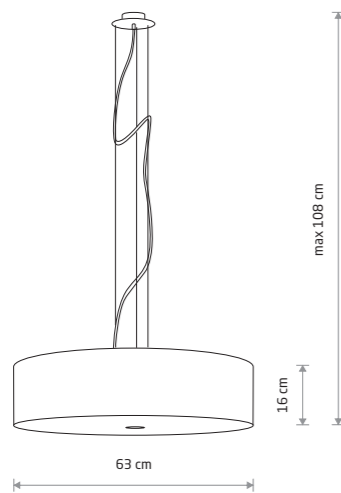

VIVIANE
fabric, glass, chrome

6772 6773 6774

3xE27, max 25W only LED

6391 6532 6390

3xE27, max 25W only LED