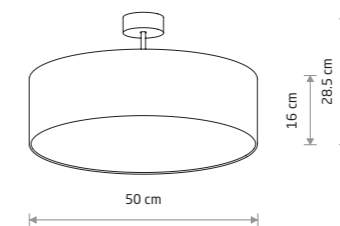

3xE27, max 25W only LED

VIVIANE
fabric, glass, chrome

6391 6532 6390

3xE27, max 25W only LED

VIOLET
fabric, plastic, painted steel

7958 7960 7961

3xE27, max 25W only LED