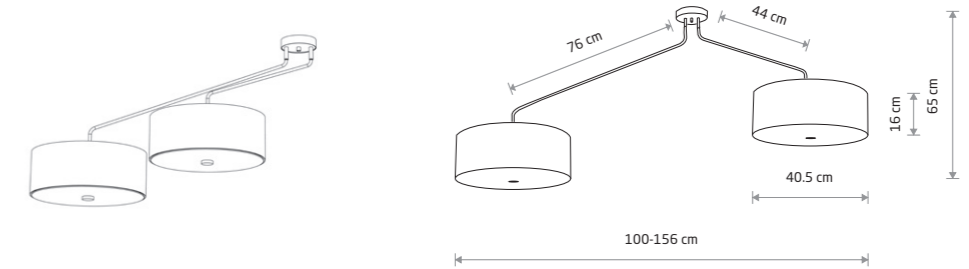

FALCON 7950

HAWK 8843

**FALCON**

fabric, plastic, painted steel

7951
 7948
 7950

6xE27, max 25W only LED

**HAWK**

fabric, glass, painted steel