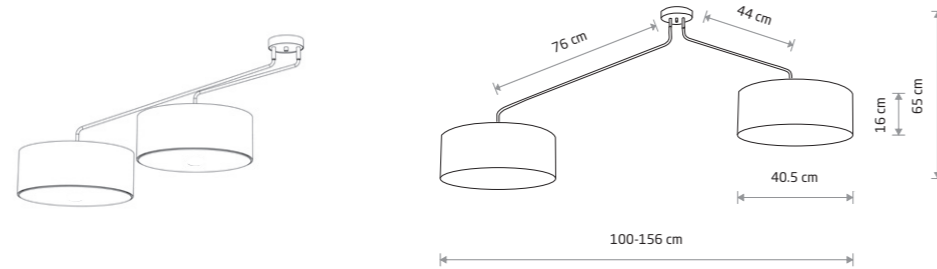

FALCON 7950

HAWK 8843

**FALCON**

fabric, plastic, painted steel

7951
 7948
 7950

6xE27, max 25W only LED

**HAWK**

fabric, glass, painted steel