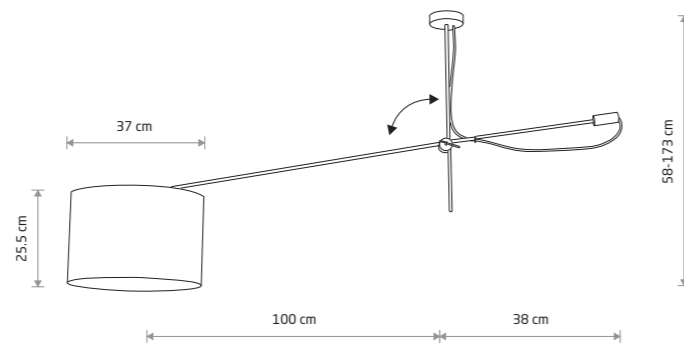

VIPER

fabric, painted steel

6640 6641

1xE27, max 25W only LED

VIPER 6513

VIPER

fabric, painted steel, chrome

6512 6513

1xE14, max 10W only LED