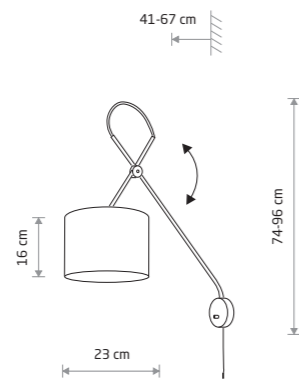

VIPER 6640

VIPER

fabric, painted steel

6640 6641

1xE27, max 25W only LED

VIPER 6513

VIPER

fabric, painted steel, chrome

6512 6513

1xE14, max 10W only LED

VIPER 6513