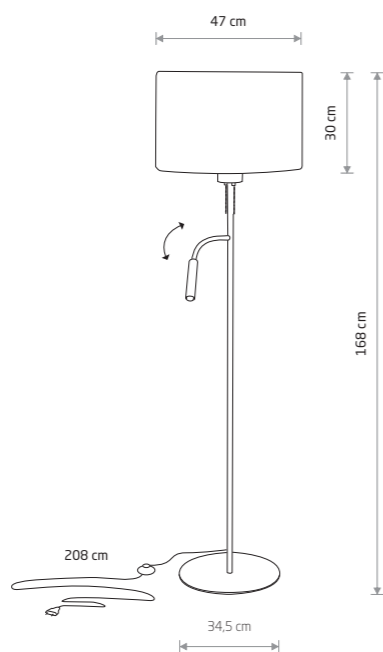

HOTEL PLUS 9073

HOTEL PLUS 9072

**HOTEL PLUS**  
fabric, painted steel, flexible stem

9073 9071

1xE27, max 25W only LED, 1xG9, max 10W only LED

**HOTEL PLUS**  
fabric, painted steel, flexible stem

9074 9072

1xE27, max 25W only LED, 1xG9, max 10W only LED

FLEX 9766

**FLEX**  
flexible stem, painted steel

9766

5xE27, max 25W only LED

**FLEX**  
flexible stem, painted steel

9768

1xE27, max 25W only LED