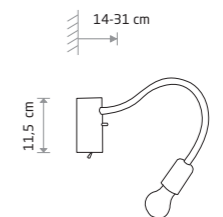

1xE27, max 25W only LED, 1xG9, max 10W only LED

FLEX 9766

**FLEX**  
flexible stem, painted steel

9766

5xE27, max 25W only LED

**FLEX**  
flexible stem, painted steel

9768

1xE27, max 25W only LED