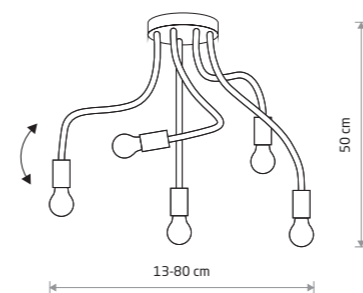

HOTEL PLUS 9073

HOTEL PLUS 9072

**HOTEL PLUS**  
fabric, painted steel, flexible stem

9073 9071

1xE27, max 25W only LED, 1xG9, max 10W only LED

**HOTEL PLUS**  
fabric, painted steel, flexible stem

9074 9072

1xE27, max 25W only LED, 1xG9, max 10W only LED

FLEX 9766

**FLEX**  
flexible stem, painted steel

9766

5xE27, max 25W only LED

**FLEX**  
flexible stem, painted steel

9768

1xE27, max 25W only LED