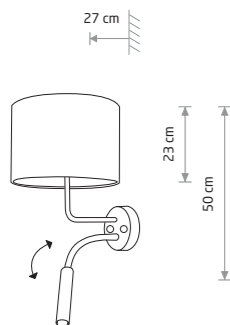

HOTEL PLUS 9073

HOTEL PLUS 9072

**HOTEL PLUS**  
fabric, painted steel, flexible stem

9073 9071

1xE27, max 25W only LED, 1xG9, max 10W only LED

**HOTEL PLUS**  
fabric, painted steel, flexible stem

9074 9072

1xE27, max 25W only LED, 1xG9, max 10W only LED

FLEX 9766

**FLEX**  
flexible stem, painted steel

9766

5xE27, max 25W only LED

**FLEX**  
flexible stem, painted steel

9768

1xE27, max 25W only LED