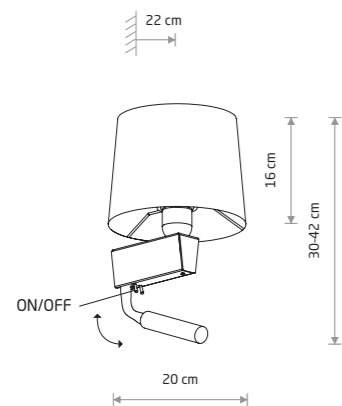

fabric, painted steel, flexible stem

- 8216 8215

1xE27, max 10W only LED, 1xG9, max 10W only LED

fabric, painted steel, solid brass, flexible stem

- 8213

1xE27, max 10W only LED, 1xG9, max 10W only LED

velvet, painted steel, solid brass, flexible stem

- 8214

1xE27, max 10W only LED, 1xG9, max 10W only LED

CHILLIN

fabric, painted steel

- 8201 8200 8197

1xE27, max 10W only LED