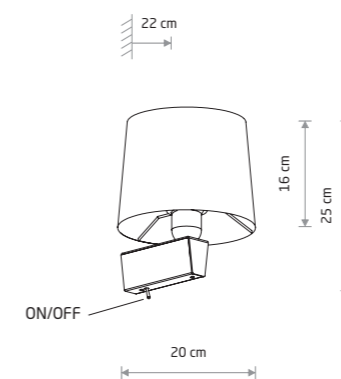

fabric, painted steel, flexible stem

- 8216 8215

1xE27, max 10W only LED, 1xG9, max 10W only LED

fabric, painted steel, solid brass, flexible stem

- 8213

1xE27, max 10W only LED, 1xG9, max 10W only LED

velvet, painted steel, solid brass, flexible stem

- 8214

1xE27, max 10W only LED, 1xG9, max 10W only LED

CHILLIN

fabric, painted steel

- 8201 8200 8197

1xE27, max 10W only LED