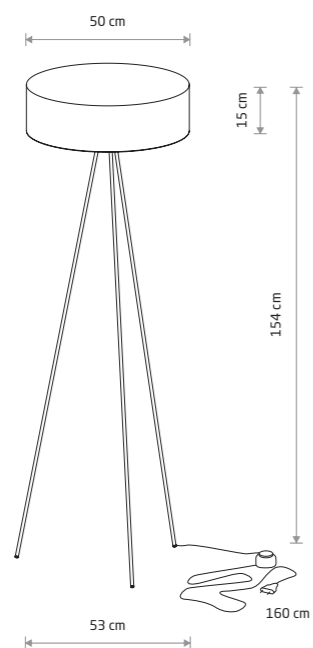

CADILAC 7988

CADILAC 7990

CADILAC 8190

CADILAC 7992

CADILAC 7991

CADILAC 8191

CADILAC

fabric, painted steel, plastic

- 7988
- 7990
- 8190

3xE27, max 25W only LED

CADILAC

fabric, painted steel

- 7992
- 7991
- 8191

1xE27, max 25W only LED