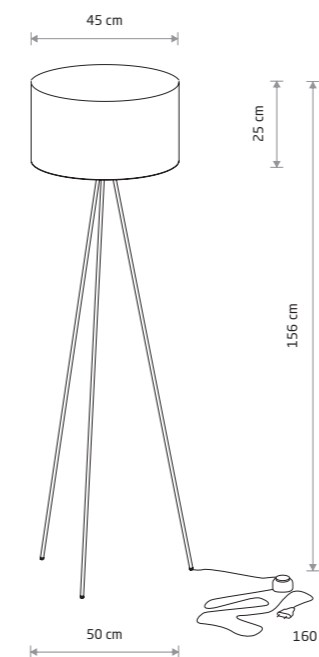

CADILAC 7988

CADILAC 7990

CADILAC 8190

CADILAC 7992

CADILAC 7991

CADILAC 8191

CADILAC

fabric, painted steel, plastic

- 7988
- 7990
- 8190

3xE27, max 25W only LED

CADILAC

fabric, painted steel

- 7992
- 7991
- 8191

1xE27, max 25W only LED