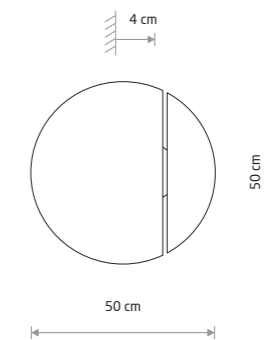

SUN LED
plywood, painted steel

7651