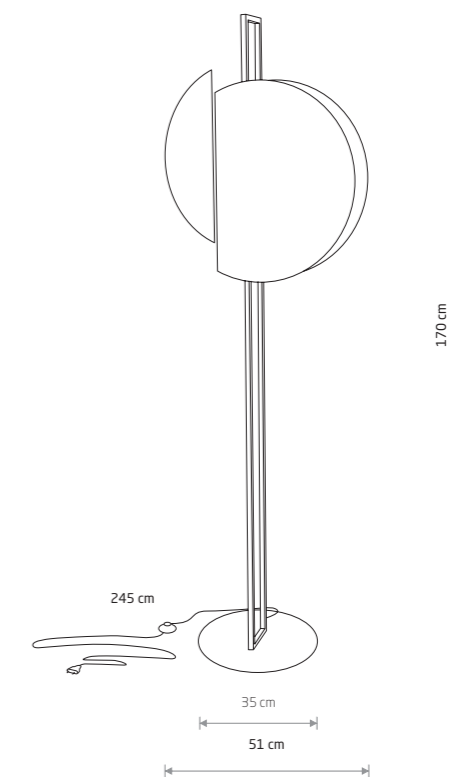

SUNRISE LED 7652

**SUNRISE LED**  
plywood, painted steel

7652

Item No.	Power	Colour temp.	Luminous flux	Colour Rendering Index (CRI)	Input	Safety type	Ingress protection	Lifetime
7652	14W LED	3000K	340 lm	>90	~220-230 V, 50/60 Hz	⊕	IP20	30000h

DARK WOOD BLACK P013 RAL 9005

SUN LED 7651

**SUN LED**  
plywood, painted steel

7651

SUNSET 7647

**SUNSET**  
plywood, painted steel

7647

2xGX53, max 12W only LED

Item No.	Power	Colour temp.	Luminous flux	Colour Rendering Index (CRI)	Input	Safety type	Ingress protection	Lifetime
7651	15W LED	3000K	610 lm	>90	~220-230 V, 50/60 Hz	⊕	IP20	30000h

DARK WOOD BLACK P013 RAL 9005 GOLD