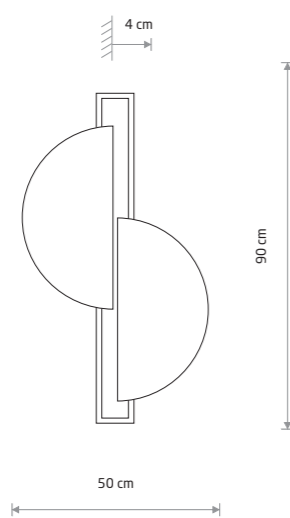

SUNRISE LED 7652

**SUNRISE LED**  
plywood, painted steel

7652

Item No.	Power	Colour temp.	Luminous flux	Colour Rendering Index (CRI)	Input	Safety type	Ingress protection	Lifetime
7652	14W LED	3000K	340 lm	>90	~220-230 V, 50/60 Hz	⊕	IP20	30000h

Item No.	Power	Colour temp.	Luminous flux	Colour Rendering Index (CRI)	Input	Safety type	Ingress protection	Lifetime
7651	15W LED	3000K	610 lm	>90	~220-230 V, 50/60 Hz	⊕	IP20	30000h

DARK WOOD BLACK P013 RAL 9005 GOLD