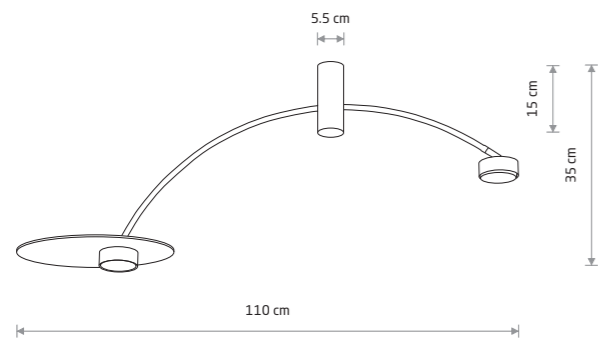

HEFT 10356

HEFT
painted steel, plywood

10356

2xGX53, max 12W only LED

HEFT 10356