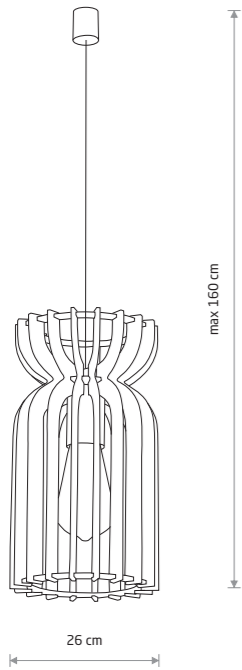

KYMI A 10573

KYMI C
plywood, painted steel, braided cable

- 10572 10575
- 1xE27, max 25W only LED

KYMI B 10571

KYMI A
plywood, painted steel, braided cable

- 10570 10573
- 1xE27, max 25W only LED

KYMI B
plywood, painted steel, braided cable

- 10571 10574
- 1xE27, max 25W only LED

NATURAL WOOD BLACK P013 RAL 9005 WHITE P004 RAL 9003