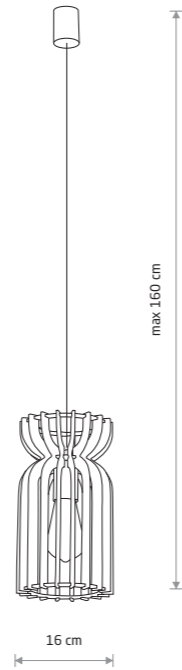

KYMI A 10573

KYMI C
plywood, painted steel, braided cable

- 10572 10575
- 1xE27, max 25W only LED

KYMI B 10571

KYMI A
plywood, painted steel, braided cable

- 10570 10573
- 1xE27, max 25W only LED

KYMI B
plywood, painted steel, braided cable

- 10571 10574
- 1xE27, max 25W only LED

NATURAL WOOD BLACK P013 RAL 9005 WHITE P004 RAL 9003