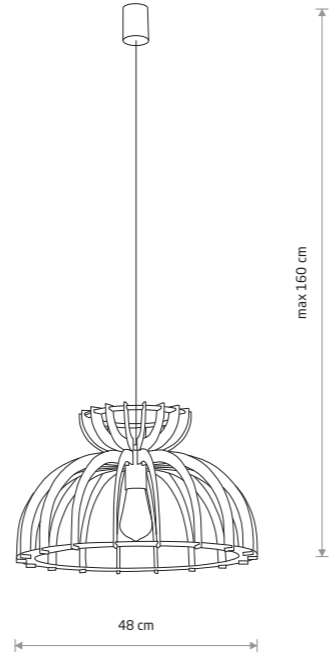

KYMI A 10573

KYMI C
plywood, painted steel, braided cable

- 10572 10575
- 1xE27, max 25W only LED

KYMI B 10571

KYMI A
plywood, painted steel, braided cable

- 10570 10573
- 1xE27, max 25W only LED

KYMI B
plywood, painted steel, braided cable

- 10571 10574
- 1xE27, max 25W only LED

NATURAL WOOD BLACK P013 RAL 9005 WHITE P004 RAL 9003