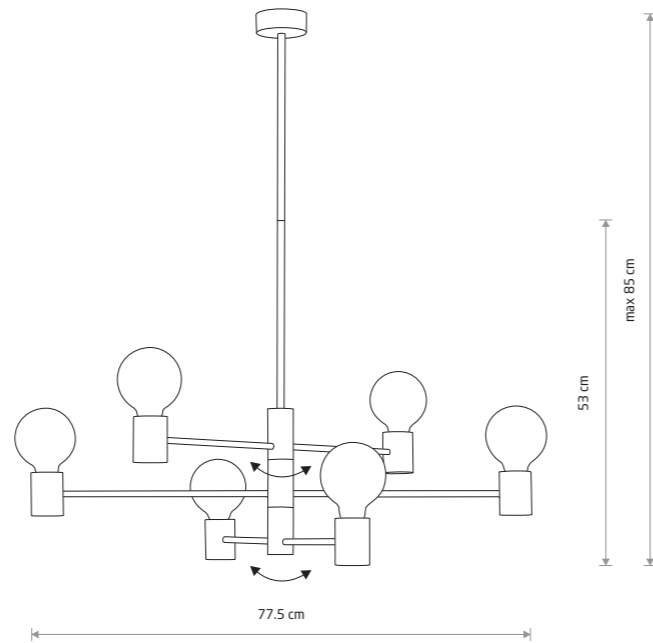

RADIUS 7762

RADIUS
painted steel

■ 7762

● 1xE27, max 25W only LED

RADIUS
painted steel

■ 7931

● 4xE27, max 25W only LED

RADIUS
painted steel

■ 7932

● 6xE27, max 25W only LED

RADIUS 7932