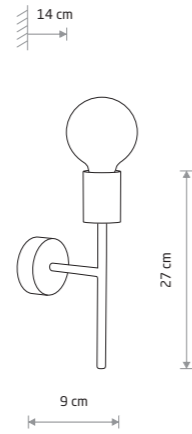

RADIUS 7762

RADIUS
painted steel

■ 7762

● 1xE27, max 25W only LED

RADIUS
painted steel

■ 7931

● 4xE27, max 25W only LED

RADIUS
painted steel

■ 7932

● 6xE27, max 25W only LED

RADIUS 7932