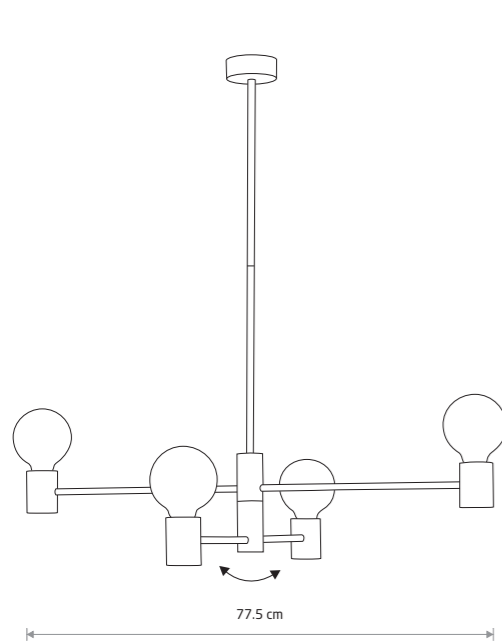

RADIUS 7762

RADIUS
painted steel

■ 7762

● 1xE27, max 25W only LED

RADIUS
painted steel

■ 7931

● 4xE27, max 25W only LED

RADIUS
painted steel

■ 7932

● 6xE27, max 25W only LED

RADIUS 7932