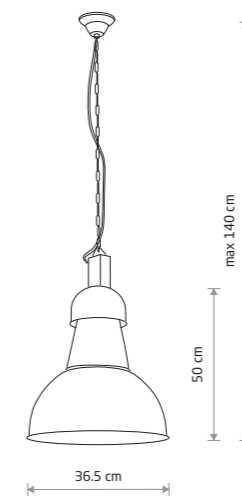

HARMONY 9890

HARMONY
 painted steel, chrome

6868 9890

1xE27, max 25W only LED

HIGH-BAY 5067

HIGH-BAY
 painted steel

5067

1xE27, max 25W only LED