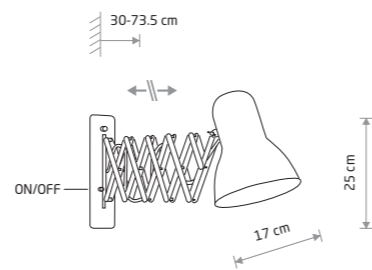

HARMONY 9890

HARMONY
 painted steel, chrome

6868 9890

1xE27, max 25W only LED

HIGH-BAY 5067

HIGH-BAY
 painted steel

5067

1xE27, max 25W only LED