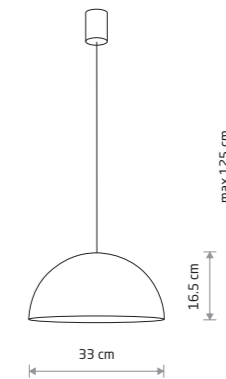

HEMISPHERE SUPER L  
10296

CANDY 10293

CANDY 10294

HEMISPHERE SUPER L 10297

HEMISPHERE SUPER S 10616

**CANDY**

painted steel

10293 10294 10295

10335 10334

1xGU10, max 10W only LED

**HEMISPHERE SUPER L**

painted steel, braided cable

10296 10297 10298

4xGX53, max 12W only LED

**HEMISPHERE SUPER S**

painted steel, braided cable