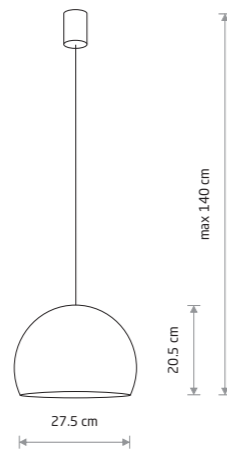

HEMISPHERE SUPER L  
10296

CANDY 10293

CANDY 10294

HEMISPHERE SUPER L 10297

HEMISPHERE SUPER S 10616

**CANDY**

painted steel

10293 10294 10295

10335 10334

1xGU10, max 10W only LED

**HEMISPHERE SUPER L**

painted steel, braided cable

10296 10297 10298

4xGX53, max 12W only LED

**HEMISPHERE SUPER S**

painted steel, braided cable

10618 10617 10616

1xGX53, max 12W only LED