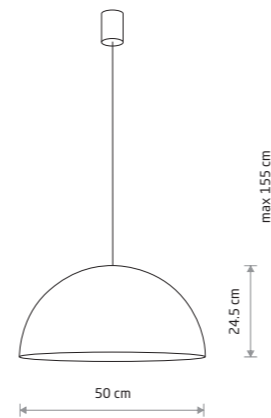

HEMISPHERE SUPER L  
10296

CANDY 10293

CANDY 10294

HEMISPHERE SUPER L 10297

HEMISPHERE SUPER S 10616

**CANDY**

painted steel

10293 10294 10295

10335 10334

1xGU10, max 10W only LED

**HEMISPHERE SUPER L**

painted steel, braided cable

10296 10297 10298

4xGX53, max 12W only LED

**HEMISPHERE SUPER S**

painted steel, braided cable

10618 10617 10616

1xGX53, max 12W only LED