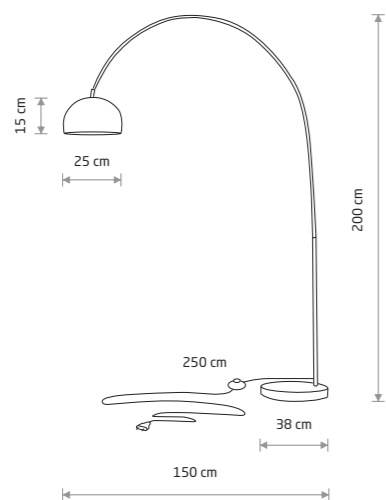

COSMO 4917

**COSMO**

brushed stainless steel, marble

3382

1xE27, max 25W only LED

chrome plated steel, marble

4917

1xE27, max 25W only LED