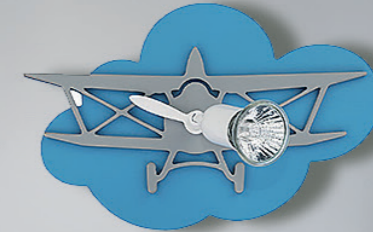

PLANE 6904

PLANE 6902

**PLANE**

plywood, flexible stem, painted steel

6904

3xGU10, max 10W only LED

**PLANE**

plywood, painted steel

6902

1xGU10, max 10W only LED