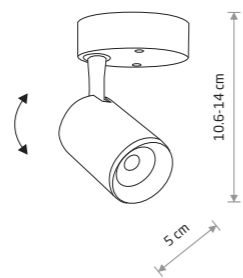

EYE FIT 9400

EYE FIT

painted steel, chrome

9396 9400

1xGU10, max 10W only LED

cut out ø 60 mm

IRIS LED 8994

IRIS LED

painting aluminum, plastic

8993 8994

Item No.	Power	Colour temp.	Luminous flux	Beam angle	Colour Rendering Index (CRI)	Input	Safety type	Power factor	Ingress protection	Lifetime
8993	7W LED	3000K	550 lm	30°	≥ 80	~220-230 V, 50/60 Hz	☑	>0.5	IP20	30000h
8994	7W LED	3000K	530 lm	30°	≥ 80	~220-230 V, 50/60 Hz	☑	>0.5	IP20	30000h