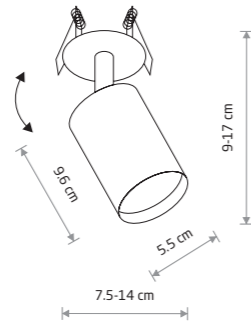

EYE FIT 9400

EYE FIT

painted steel, chrome

9396 9400

1xGU10, max 10W only LED

cut out ø 60 mm

IRIS LED 8994

IRIS LED

painting aluminum, plastic

8993 8994

Item No.	Power	Colour temp.	Luminous flux	Beam angle	Colour Rendering Index (CRI)	Input	Safety type	Power factor	Ingress protection	Lifetime
8993	7W LED	3000K	550 lm	30°	≥ 80	~220-230 V, 50/60 Hz	☑	>0.5	IP20	30000h
8994	7W LED	3000K	530 lm	30°	≥ 80	~220-230 V, 50/60 Hz	☑	>0.5	IP20	30000h